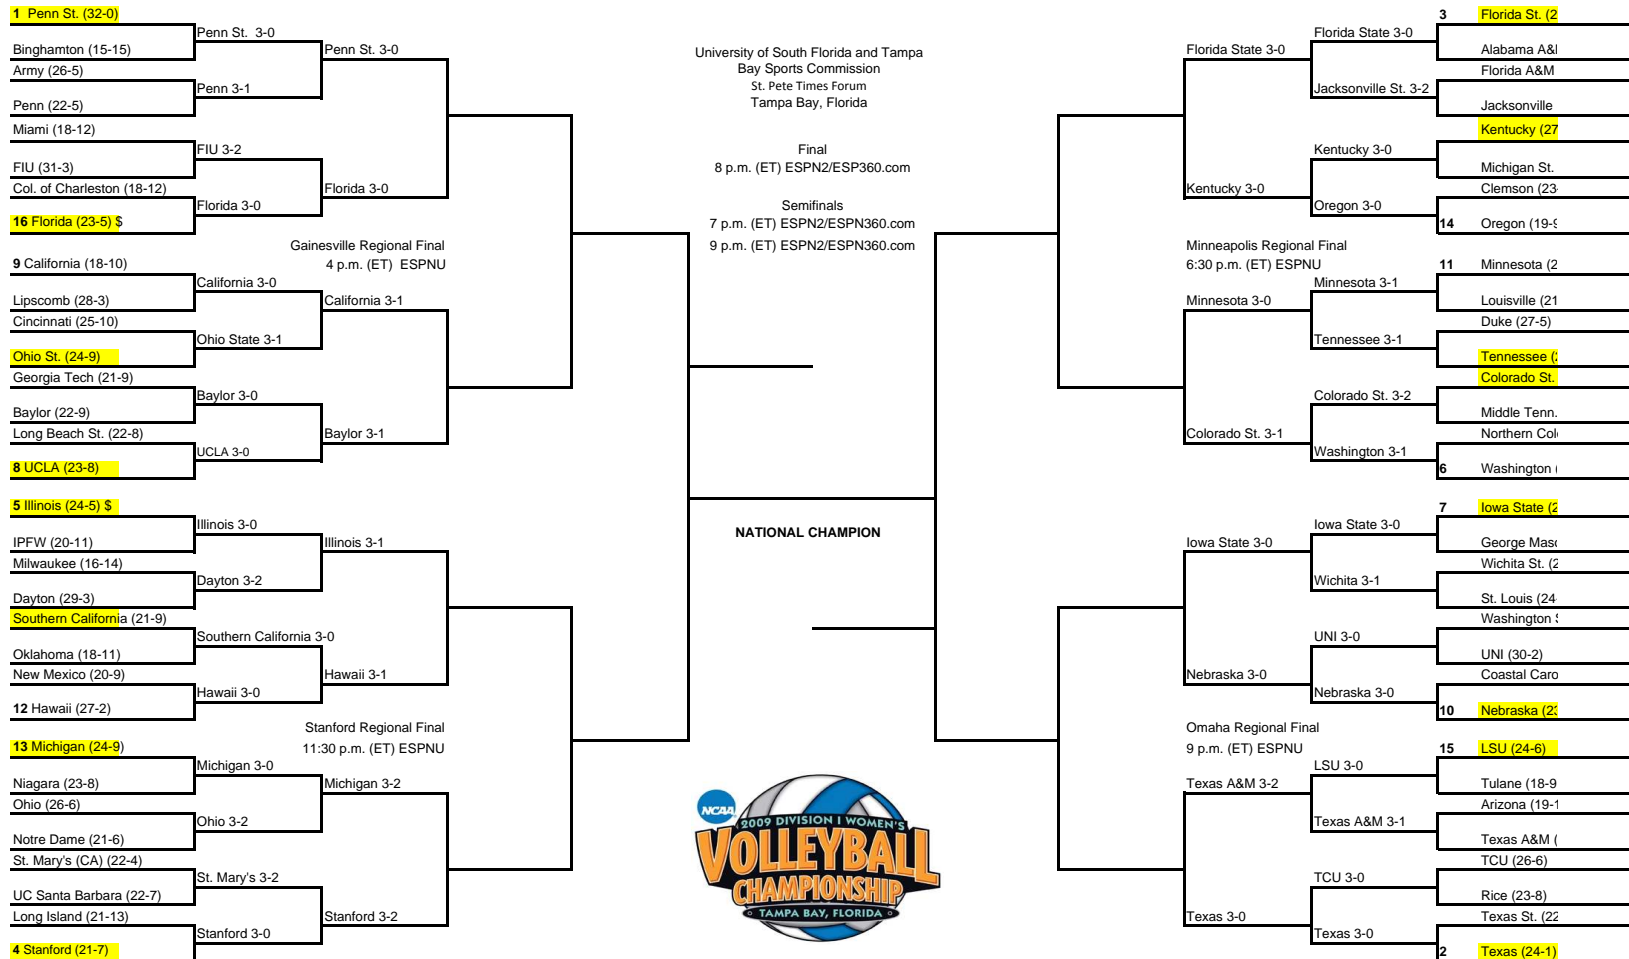

2009 Division I Women's VOLLEYBALL CHAMPIONSHIP

First and Second Rounds
December 3-4, 4-5 or 5-6

Regionals
December 11-12

Semifinals
December 17

National Championship
December 19

Semifinals
December 17

Regionals
December 11-12

- First and Second Round Host
$ - First and Second Rounds Played Dec. 3-4
& - First and Second Rounds Played Dec. 5-6