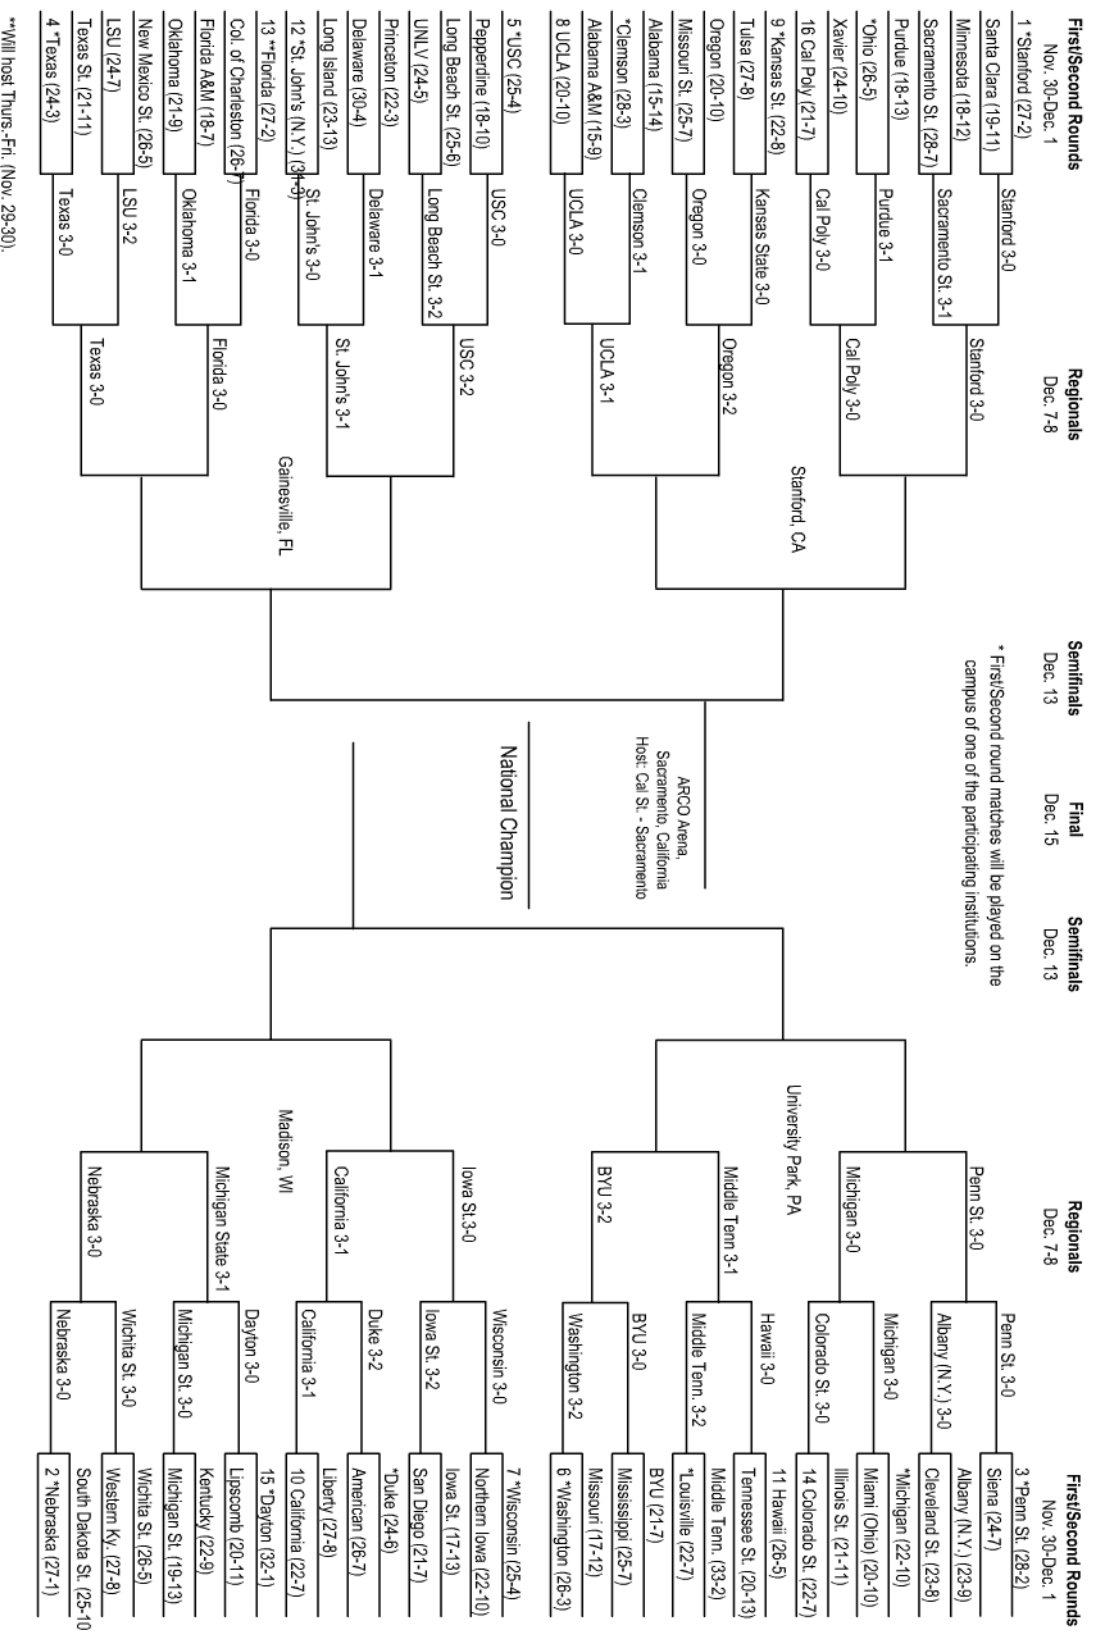

2007 USC Women's Volleyball
USC Combined Team Statistics (as of Dec 01, 2007)
2007 Postseason

RECORD:	OVERALL	HOME	AWAY	NEUTRAL
ALL MATCHES.....	(2-0)	(2-0)	(0-0)	(0-0)
CONFERENCE.....	(0-0)	(0-0)	(0-0)	(0-0)
NON-CONFERENCE.....	(2-0)	(2-0)	(0-0)	(0-0)

##	STATS SUMMARY	ATTACK					SET		SERVE			DIG			BLOCKING					Points		
		G	K	K/G	E	TA	Pct	A	A/G	SA	SE	SA/G	RE	DIG	D/G	BS	BA	Total	B/G		BE	BHE
7	Kaczor, Asia	8	53	6.62	11	122	.344	7	0.88	0	4	0.00	-	22	2.75	0	3	3	0.38	0	0	54.5
5	Gysin, Jessica	8	27	3.38	7	58	.345	1	0.12	0	0	0.00	-	3	0.38	1	4	5	0.62	1	0	30.0
12	Copenhagen, Diane	8	22	2.75	9	86	.151	6	0.75	0	0	0.00	-	35	4.38	1	0	1	0.12	0	0	23.0
32	Garrett, Zoe	8	18	2.25	5	34	.382	5	0.62	2	0	0.25	-	5	0.62	1	8	9	1.12	0	0	25.0
10	Johansen, Bethany	8	13	1.62	4	32	.281	3	0.38	0	0	0.00	-	6	0.75	1	4	5	0.62	0	0	16.0
9	Carico, Taylor	8	10	1.25	4	20	.300	105	13.12	2	2	0.25	-	18	2.25	0	5	5	0.62	0	1	14.5
2	Urango, Geena	8	3	0.38	0	5	.600	1	0.12	1	5	0.12	-	27	3.38	0	0	0	0.00	0	0	4.0
21	Roleder, Kimmee	4	2	0.50	0	3	.667	0	0.00	0	1	0.00	-	0	0.00	0	0	0	0.00	0	0	2.0
6	Bishop, Katelyn	4	1	0.25	0	3	.333	0	0.00	0	0	0.00	-	0	0.00	0	0	0	0.00	0	0	1.0
24	Wilson, Chelsea	4	0	0.00	0	0	.000	8	2.00	0	1	0.00	-	1	0.25	0	0	0	0.00	0	0	0.0
3	Hillgren, Alli	8	0	0.00	0	0	.000	5	0.62	1	2	0.12	-	42	5.25	0	0	0	0.00	0	0	1.0
	#TM																					
	USC.....	8	149	18.62	40	363	.300	141	17.62	6	15	0.75	6	159	19.88	4	24	16.0	2.00	1	1	171.0
	Opponents.....	8	129	16.12	47	370	.222	120	15.00	6	11	0.75	6	162	20.25	4	23	15.5	1.94	4	1	150.5

TEAM STATISTICS	USC	OPP	DATE	OPPONENT	W/L	SCORE	SCORE-BY-GAME	ATTEND
ATTACK.....			Nov 30	PEPPERDINE	W	3-0	30-22,30-23,31-29	1673
Kills.....	149	129	Dec 01	#25 LONG BEACH STATE	W	3-2	28-30,30-24,30-25,21-30,15-11	1320
Errors.....	40	47						
Total Attacks.....	363	370						
Attack Pct.....	.300	.222						
Kills/Game.....	18.6	16.1						
SET.....								
Assists.....	141	120						
Assists/Game.....	17.6	15.0						
SERVE.....								
Aces.....	6	6						
Errors.....	15	11						
Aces/Game.....	0.8	0.8						
SERVE RECEPTIONS....								
Errors.....	6	6						
Errors/Game.....	0.8	0.8						
DEFENSE.....								
Digs.....	159	162						
Digs/Game.....	19.9	20.2						
BLOCKING.....								
Block Solo.....	4	4						
Block Assist.....	24	23						
Total Blocks.....	16.0	15.5						
Blocks Per Game...	2.0	1.9						
Block Errors.....	1	4						
BALL HANDLING ERRORS	1	1						
ATTENDANCE.....								
Total.....	2993	0						
Dates/Avg Per Date	2/1496	0/0						
Neutral site #/Avg	0/0							
Current win streak	2	-						
Home win streak...	2	-						

2007 Division I Women's Volleyball Championship

**Will host Thurs.-Fri. (Nov. 29-30).