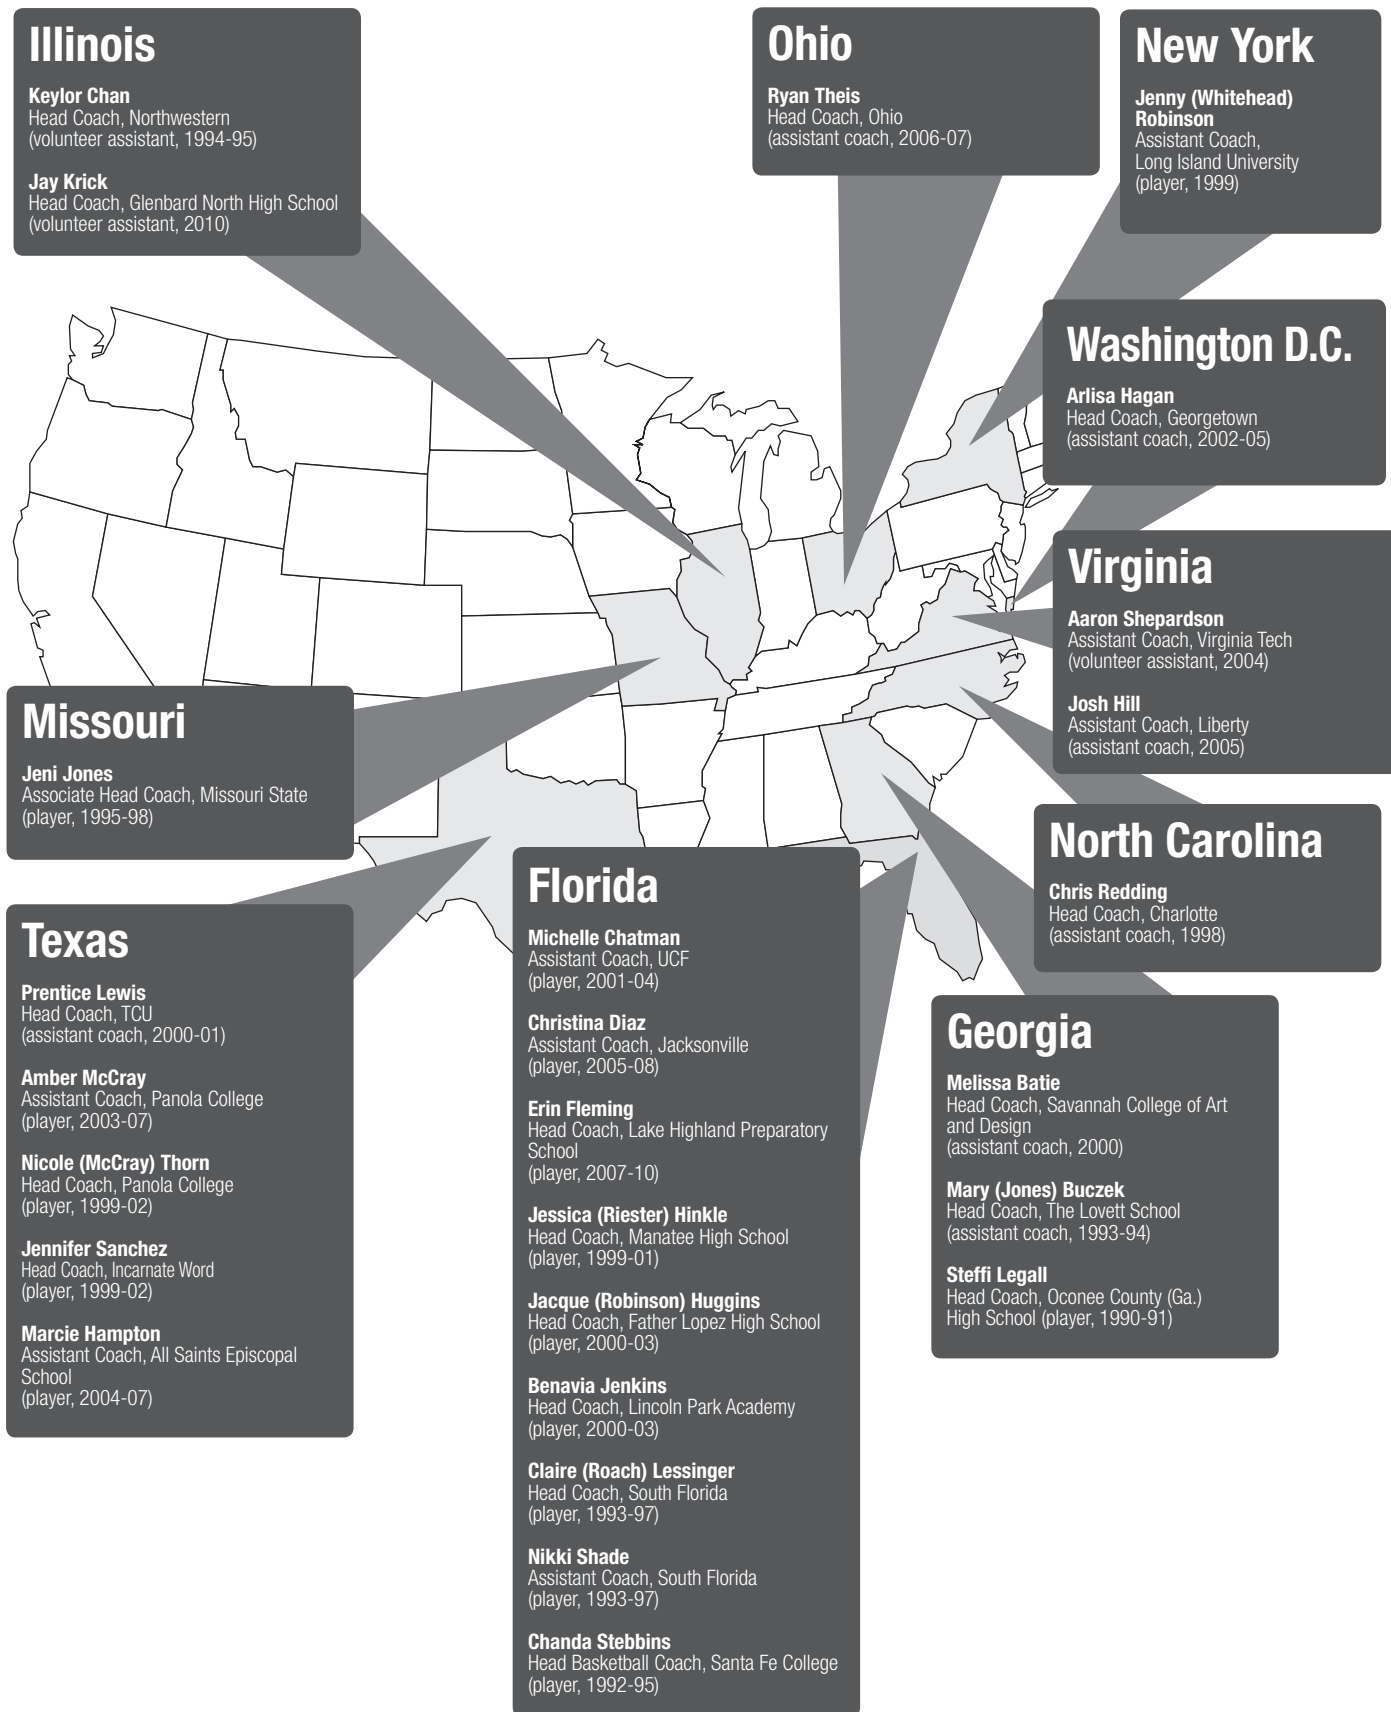

MARY WISE COACHING FAMILY

30 former players, coaches or staff under the guidance of Mary Wise will serve as coaches during the 2011 season, including 19 head coaches.