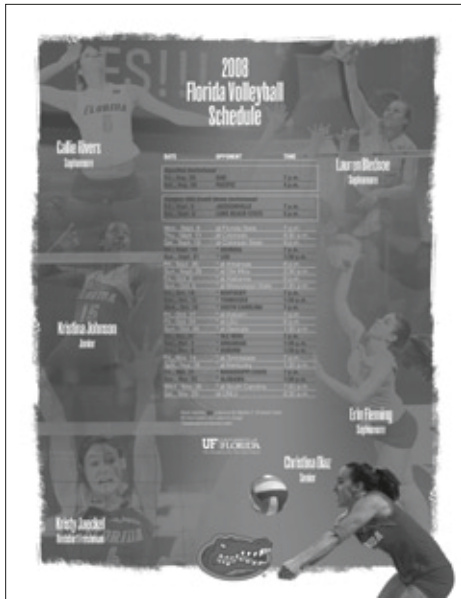

COACHES AND STAFF

Head Coach Mary Wise	44-48
Associate Head Coach Nick Cheronis	49
Assistant Coach Ken Ko	50
Volunteer Assistant Chris Keen	51
Support Staff	52

2008 GATORS

Kelsey Bowers	54-55
Christina Diaz	56-57
Elyse Cusack	58-59
Kristina Johnson	60-61
Lauren Bledsoe	62-63
Erin Fleming	64-65
Kristy Jaeckel	66-67
Callie Rivers	68-69
Newcomers	70-71
Gator Hometowns	72

2007 REVIEW

The 2007 Gators	74-76
2007 By the Numbers	77
2007 Statistics	78
The SEC in 2007	79
Departing Athlete Salutes	80

HISTORY AND RECORDS

Honor Roll	82-83
All-Tournament Teams	84
Letterwinners/All-Time Numerical Roster	85
Rally Scoring Records	86
Match Records	87
Miscellaneous Records	88
Season Records	89-90
Season Records by Class	91-92
Career Records	93
All-Time Player Stats	94-98
Florida in the Rankings	99
Year-by-Year Leaders	100
NCAA Championship History	101-103
Series Records	104-107
Record by Conference	108-109
Year-by-Year Results	110-115
NCAA Compliance	116

On the front cover: Senior All-Southeastern Conference selection Kelsey Bowers and junior All-American Elyse Cusack lead a young Florida team into the 2008 season as the Gators seek their 18th consecutive SEC title and eighth Final Four berth.

Upon request, for individuals with documented print-related disabilities, this publication is available in alternate format. Contact the UAA at (352) 375-4683 for more information. For people with speech and hearing impairments, when trying to call a department which does not list a TDD number, please contact the Florida Relay Service at 1-800-955-8771 (TDD).

NIKE is the authentic apparel and footwear of the University of Florida Volleyball program.