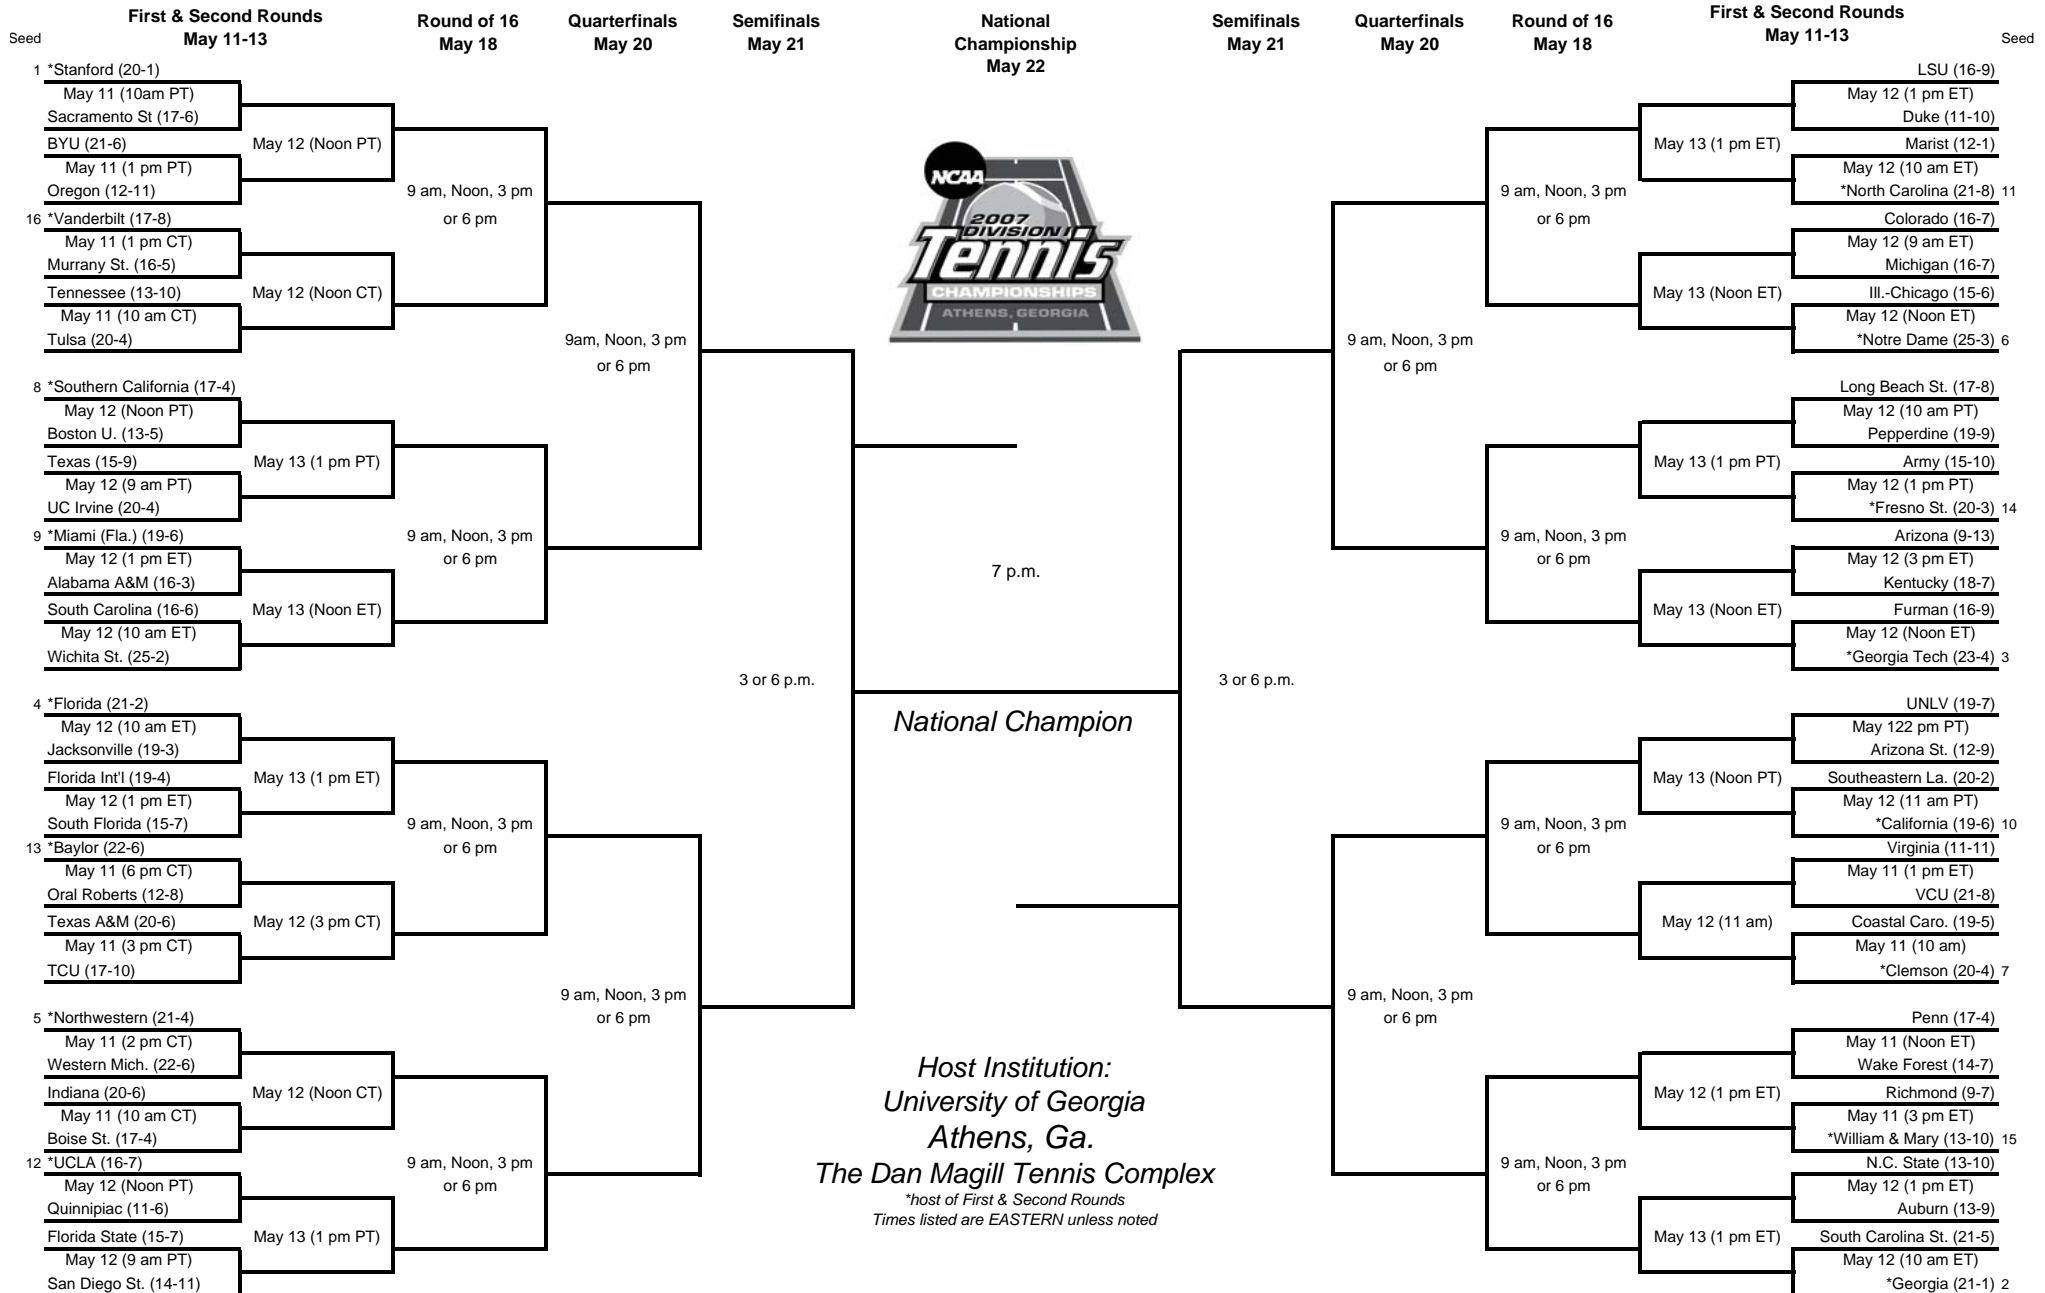

2007 NCAA Division I Women's TENNIS TEAM CHAMPIONSHIPS

Seeds: 1-4

- 1. Stanford
- 2. Georgia
- 3. Georgia Tech
- 4. Florida

Seeds: 5-8

- 5. Northwestern
- 6. Notre Dame
- 7. Clemson
- 8. Southern California

Seeds: 9-12

- 9. Miami (Fla.)
- 10. California
- 11. North Carolina
- 12. UCLA

Seeds: 13-16

- 13. Baylor
- 14. Fresno St.
- 15. Wm & Mary
- 16. Vanderbilt

National Champion

**Host Institution:
University of Georgia
Athens, Ga.**

The Dan Magill Tennis Complex
*host of First & Second Rounds
Times listed are EASTERN unless noted