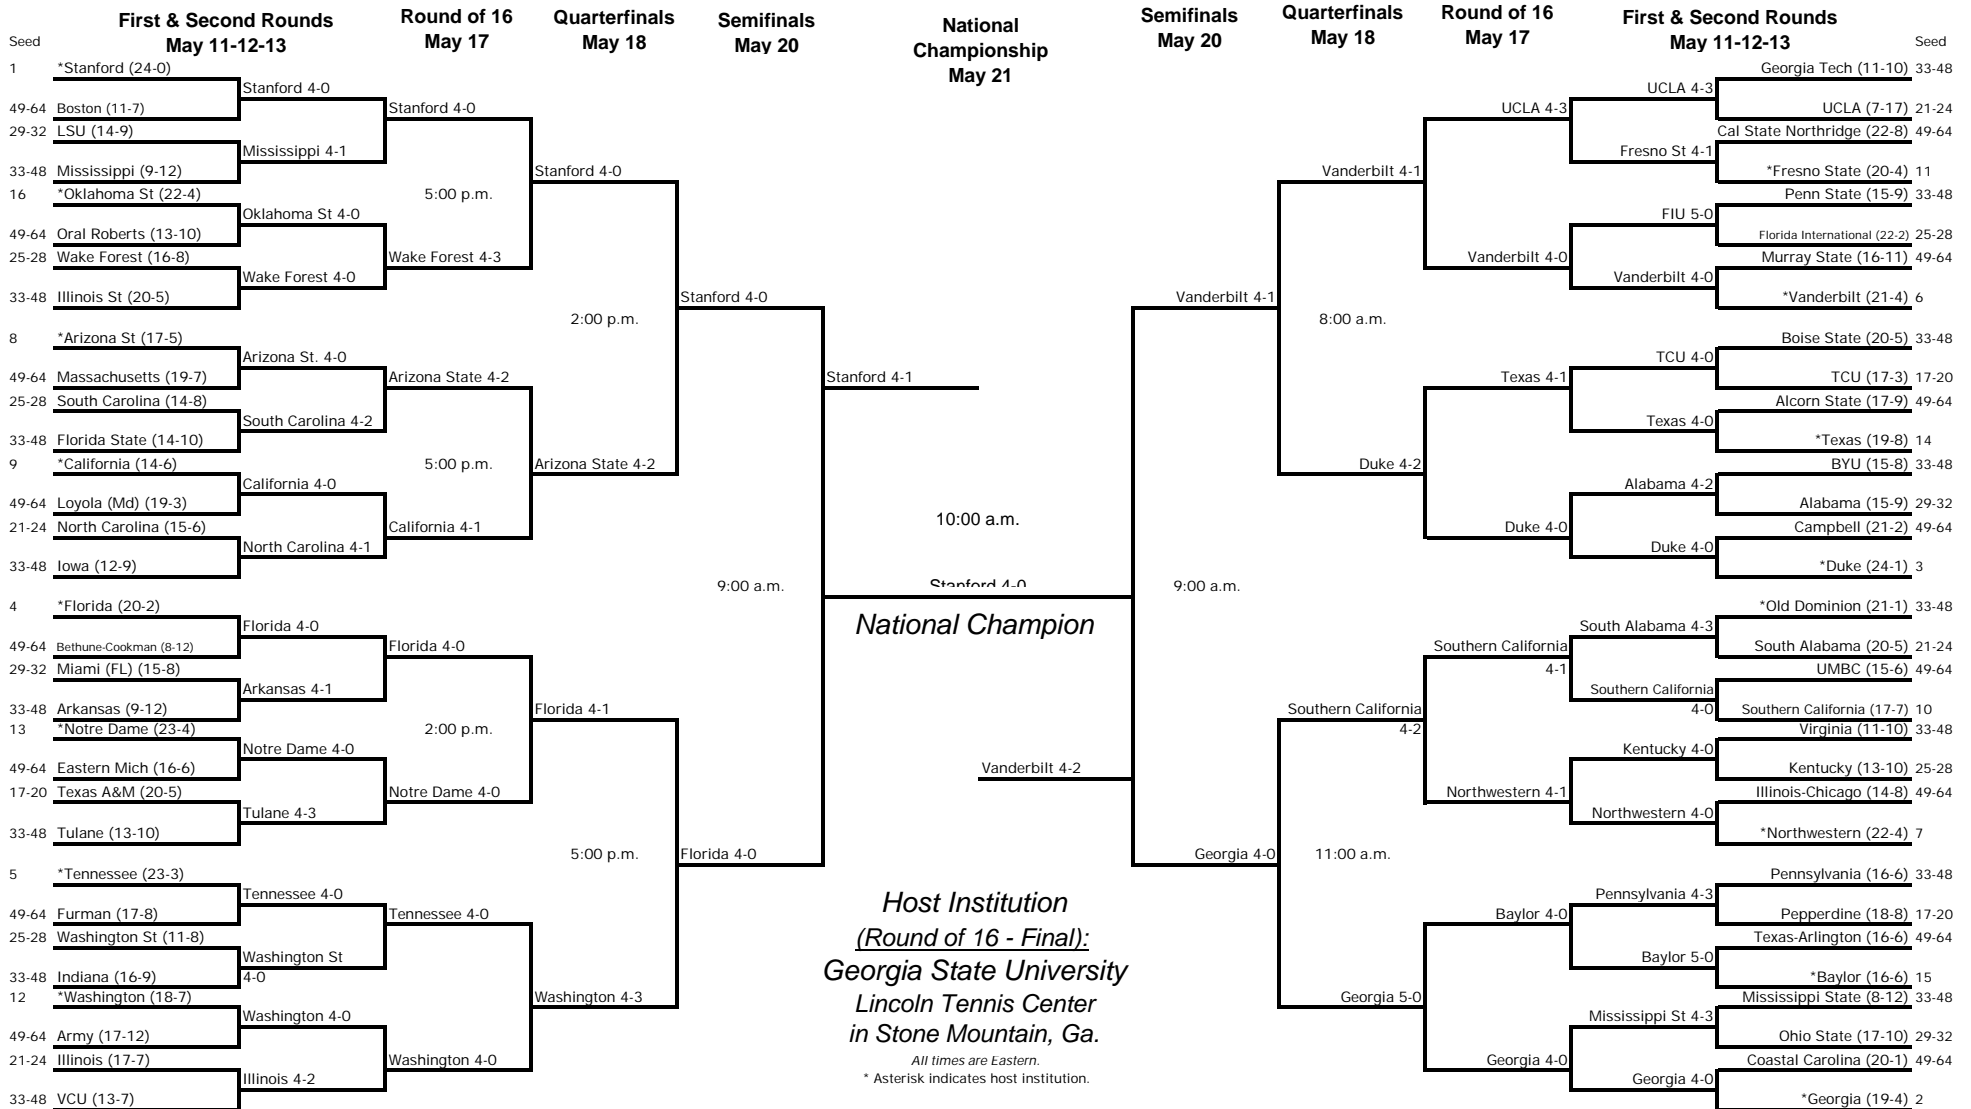

2001 NCAA Division I Women's TENNIS CHAMPIONSHIP

Seeds: 1-4

- 1. Stanford
- 2. Georgia
- 3. Duke
- 4. Florida

Seeds: 5-8

- 5. Tennessee
- 6. Vanderbilt
- 7. Northwestern
- 8. Arizona State

Seeds: 9-12

- 9. California
- 10. Southern California
- 11. Fresno State
- 12. Washington

Seeds: 13-16

- 13. Notre Dame
- 14. Texas
- 15. Baylor
- 16. Oklahoma State

* Asterisk indicates host institution.

2001 NCAA Division I Women's Tennis SINGLES CHAMPIONSHIP

Seeds:
 1. Granville, Stanford
 2. Cargill, Duke
 3. Laiho, Florida
 4. Dasso, Notre Dame

Seeds:
 5. Engel, Arizona St
 6. Bielik, Wake Forest
 7. Venkatesan, Georgia
 8. Kalvaria, Stanford

Seeds: 9-16 (alpha)
 Cahana, Old Dominion
 Bruna Colosio, LSU
 Khoo, Arkansas
 Kraszewski, Washington

Seeds: 9-16 (alpha)
 Nedelkova, VCU
 Ojeda, Tennessee
 Peterson, USC
 Walker, UCLA