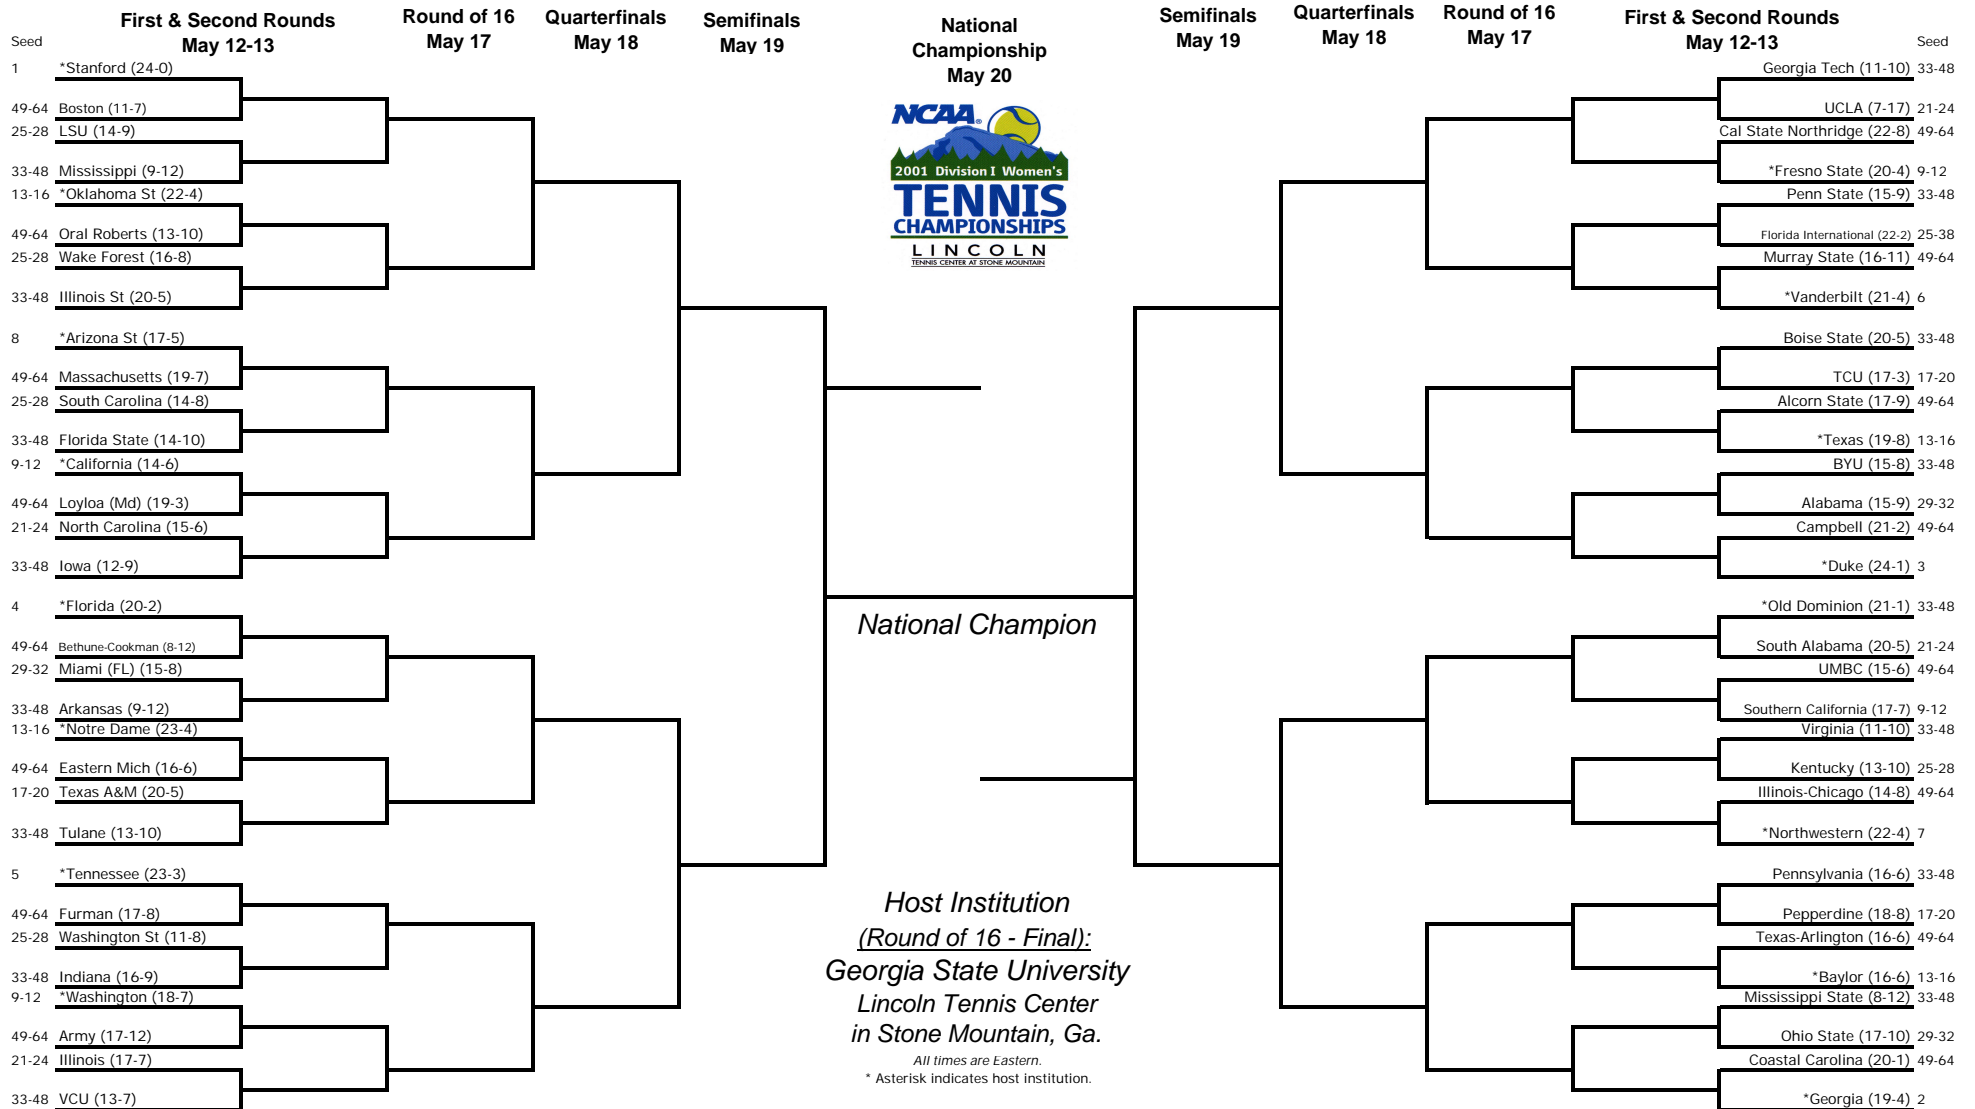

2001 NCAA Division I Women's TENNIS CHAMPIONSHIP

Seeds: 1-4

Seeds: 5-8

Seeds: 9-12

Seeds: 13-16

* Asterisk indicates host institution.