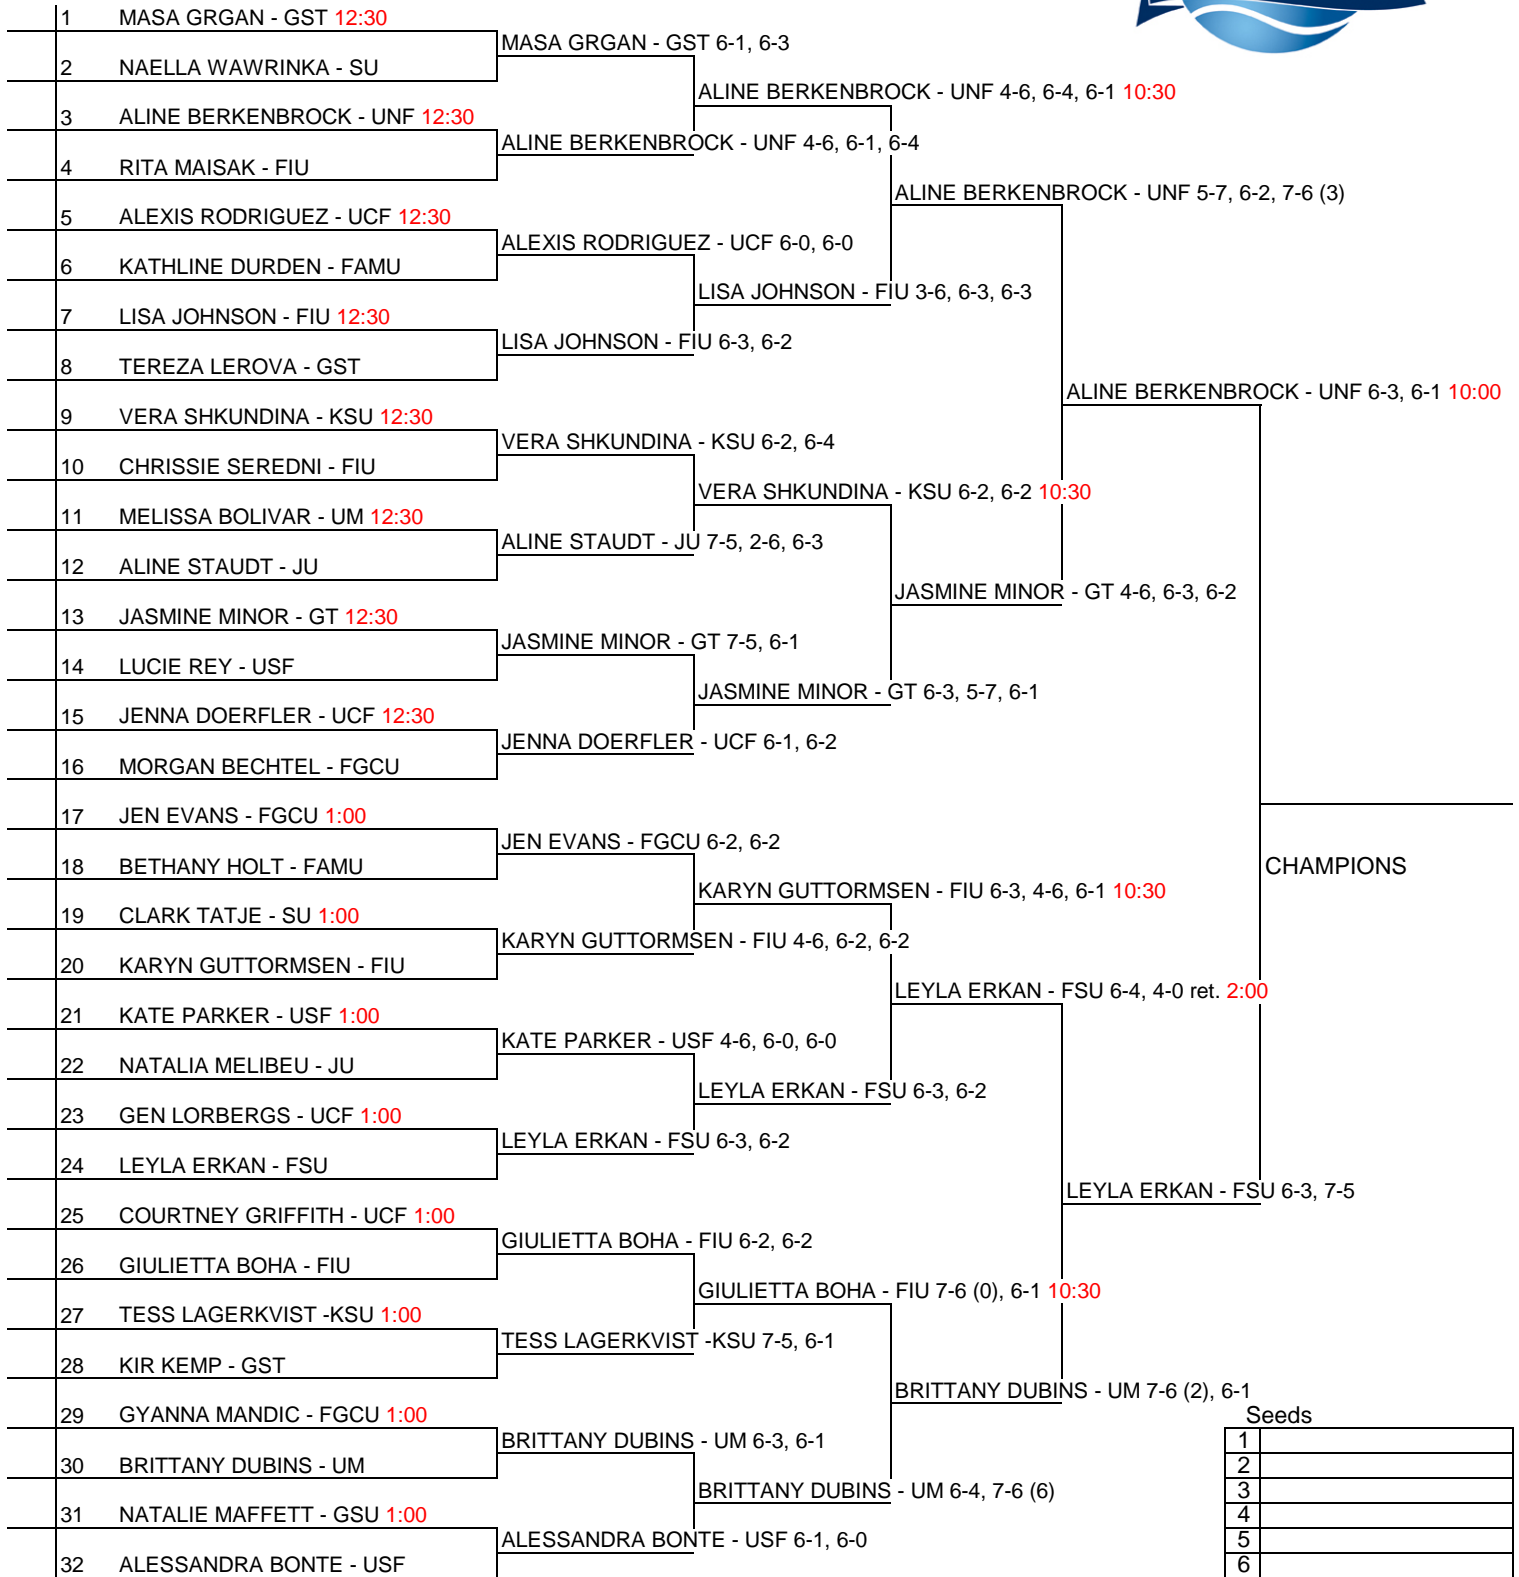

CHAMPIONS

Seeds	
1	
2	
3	
4	
5	
6	
7	
8	

Welcome to the USTA/ITA Southeast Regional Championships

Ring Tennis Complex - Gainesville, Florida - hosted by the University of Florida
October 21-24, 2011

The Gators play host to their lone home event of the 2011 fall season - the 2011 USTA/ITA Southeast Regional Championships, Oct. 21-24. This is the first time the University of Florida has played host to a regional event.