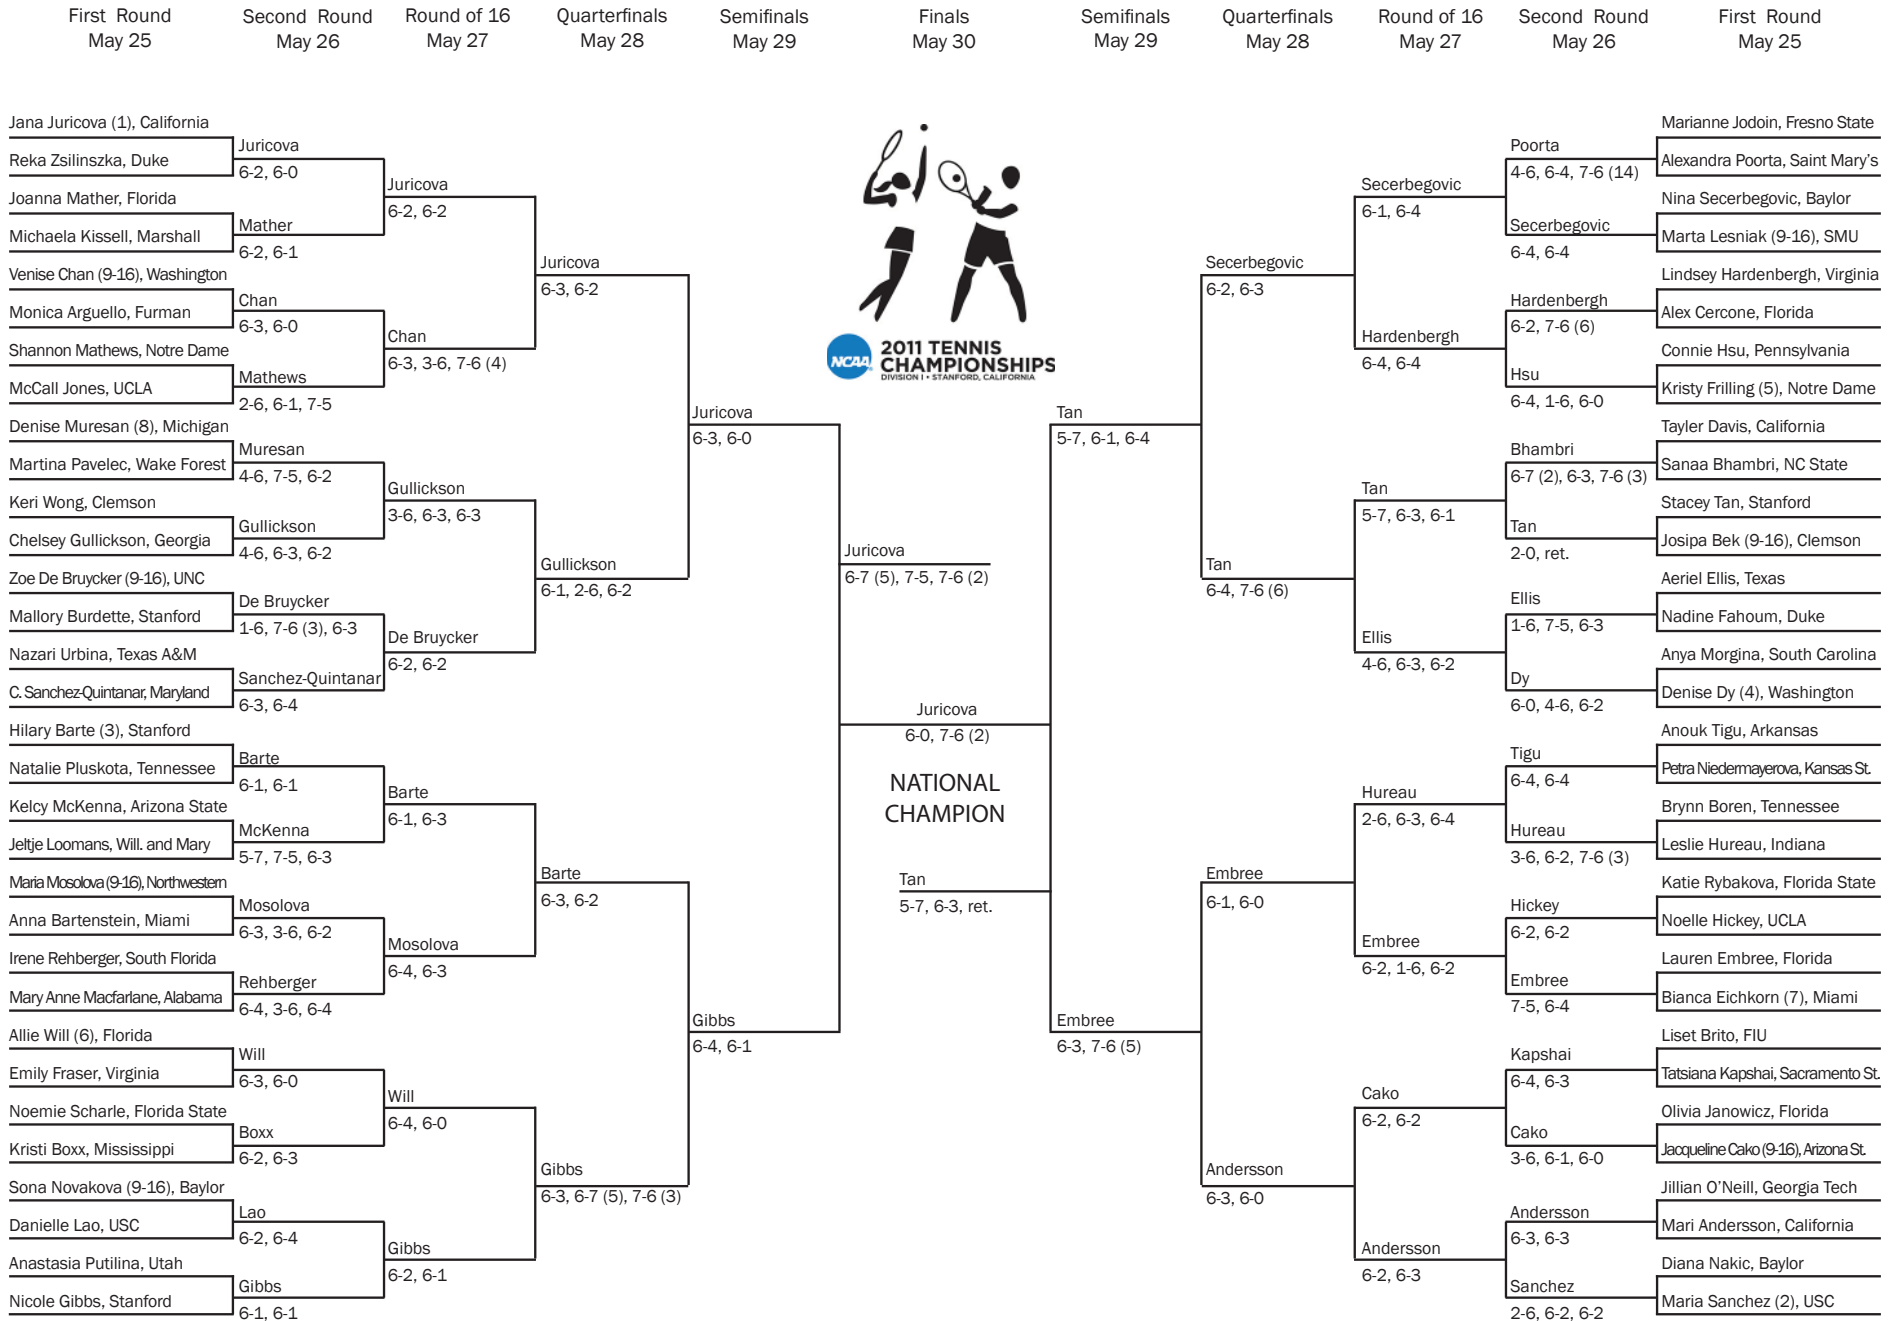

# 2011 NCAA DIVISION I WOMEN'S TENNIS SINGLES CHAMPIONSHIP

Stanford, Calif. • Taube Family Tennis Center • Stanford University • May 25-30

# 2011 NCAA DIVISION I WOMEN'S TENNIS DOUBLES CHAMPIONSHIP

Stanford, Calif. • Taube Family Tennis Center • Stanford University • May 26-30