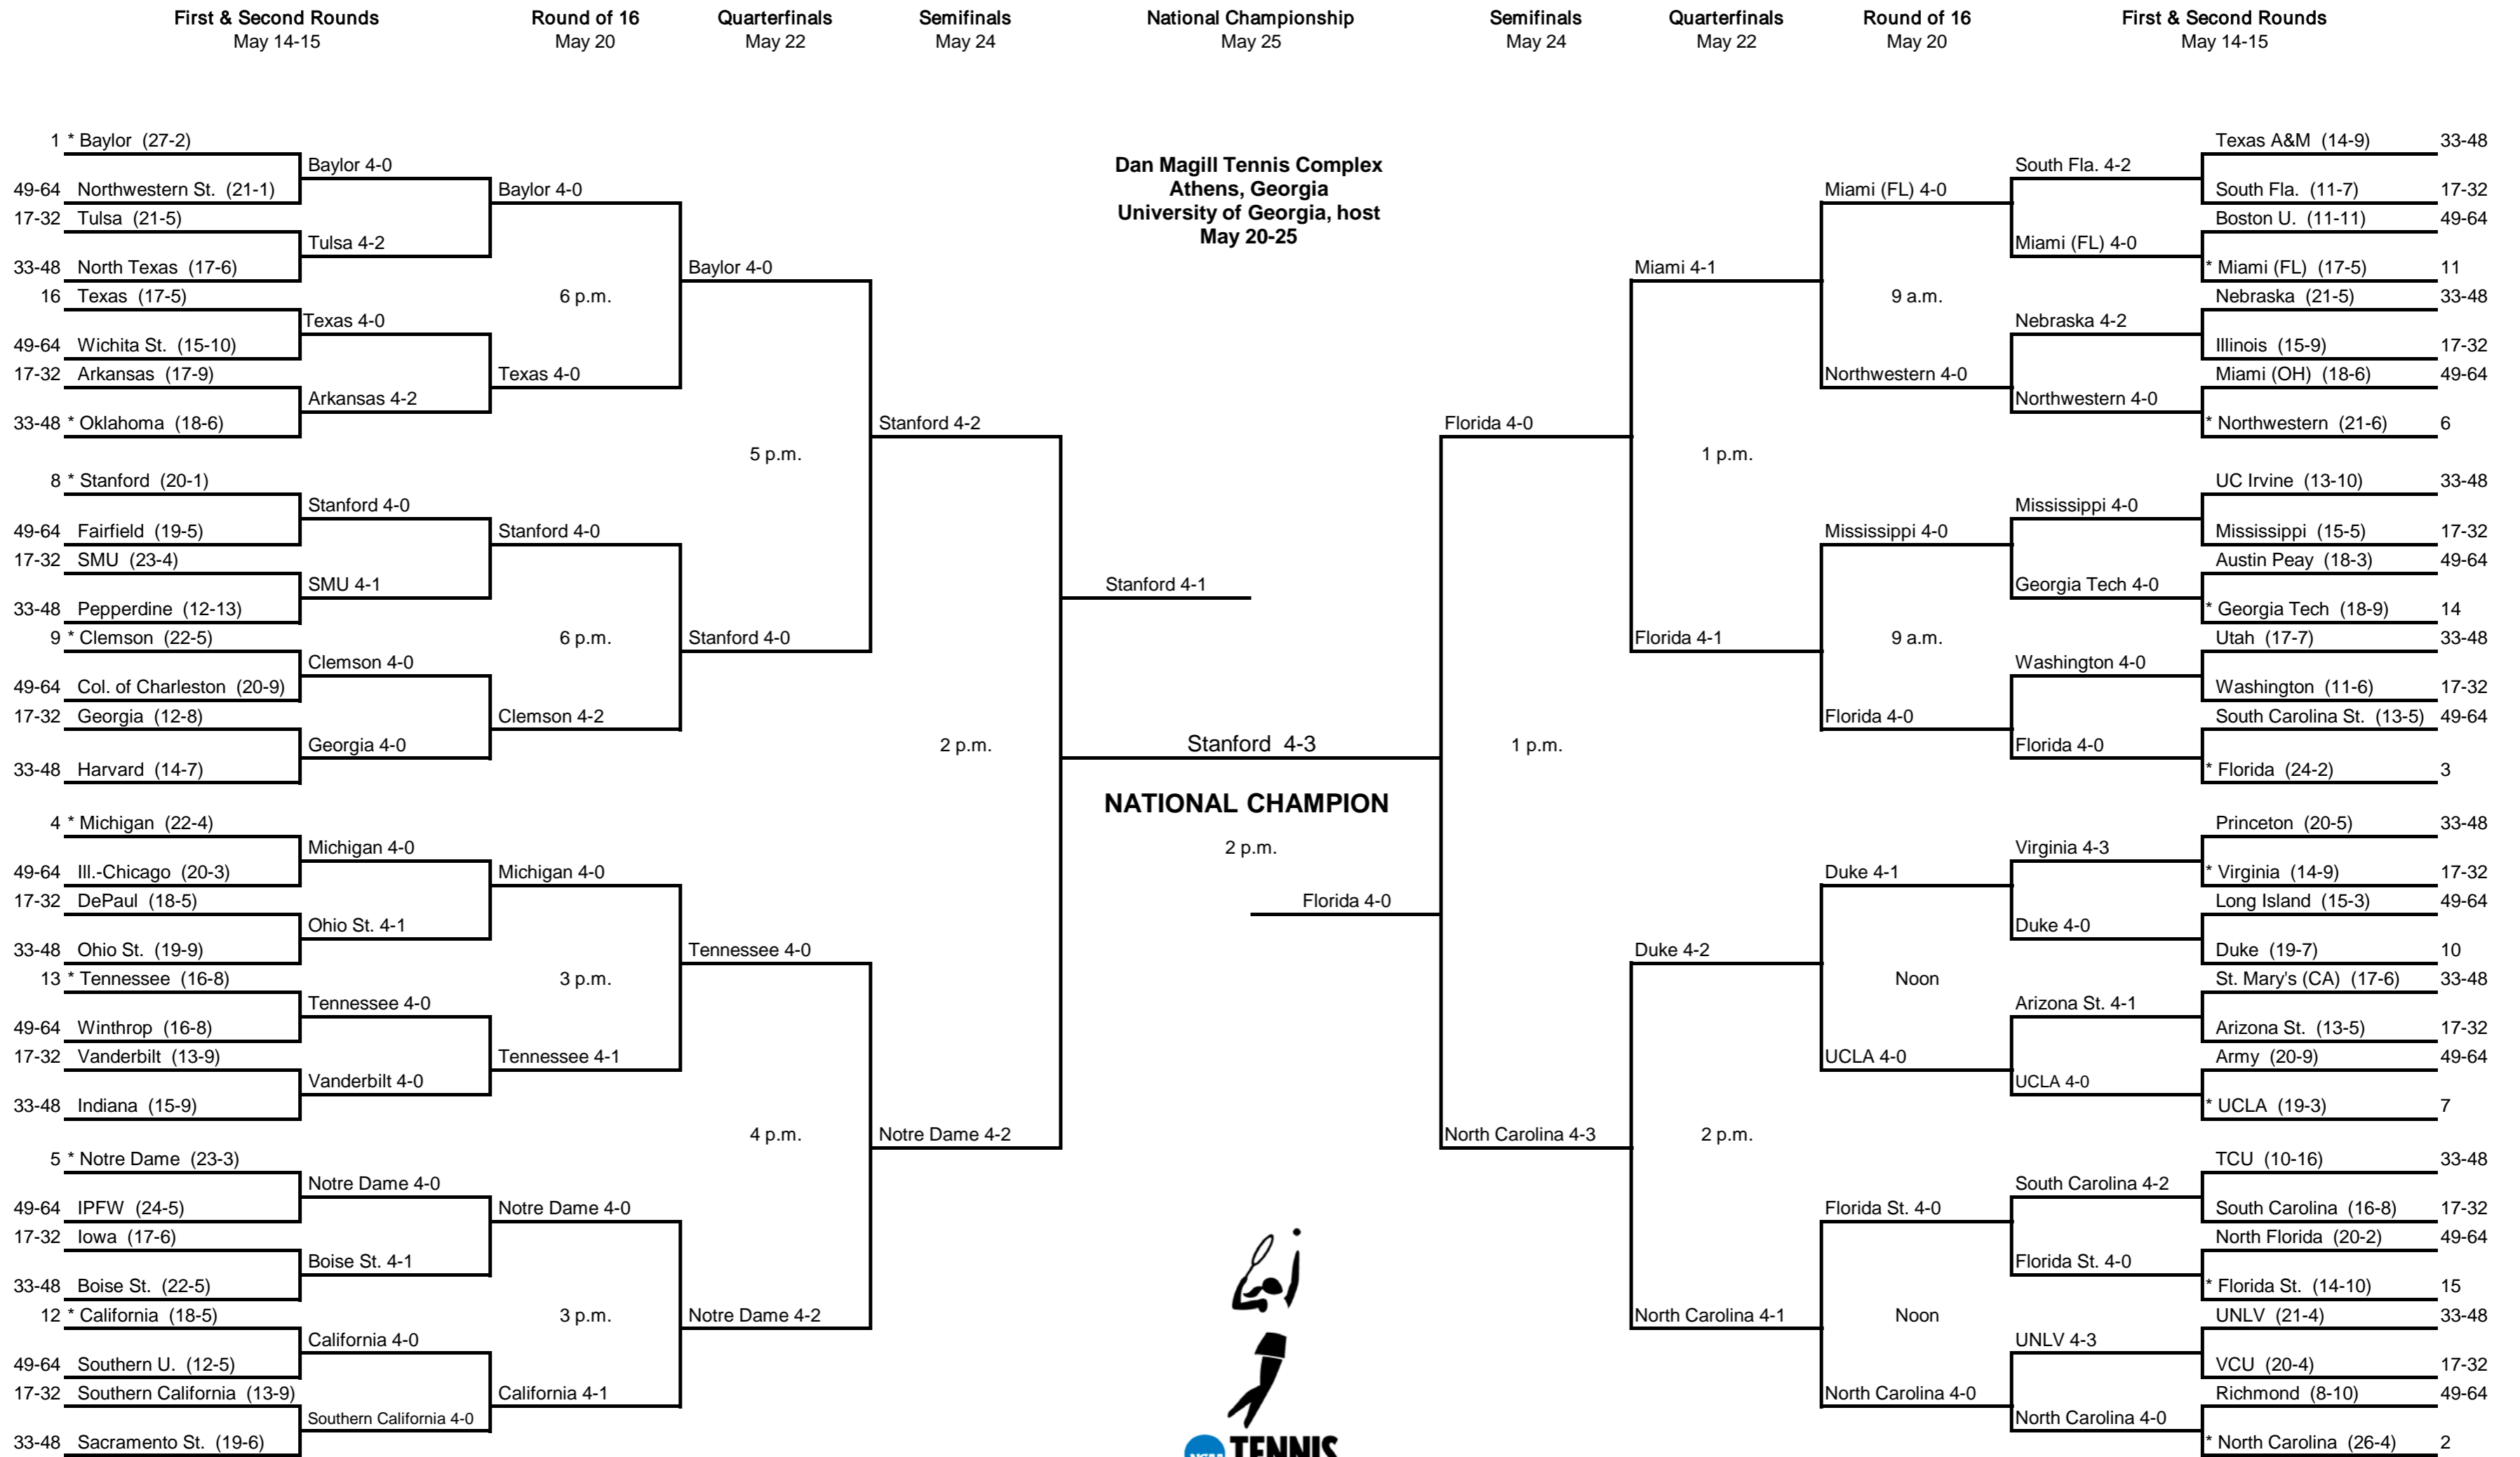

2010 NCAA Division I Women's TENNIS CHAMPIONSHIPS

Event: Team Championship

Women's Team Finals:
LIVE on ESPNU: (2 p.m. Eastern time, Tuesday, May 25)
Tape Delay on ESPN2: (10:30 p.m. Eastern time, Tuesday, May 25)

*Host Institution
All Times Eastern
NCAA/5/25/10/pjw

2010 NCAA DIVISION I WOMEN'S TENNIS DOUBLES CHAMPIONSHIP

Athens, Ga. • Dan Magill Tennis Complex • University of Georgia • May 27-31