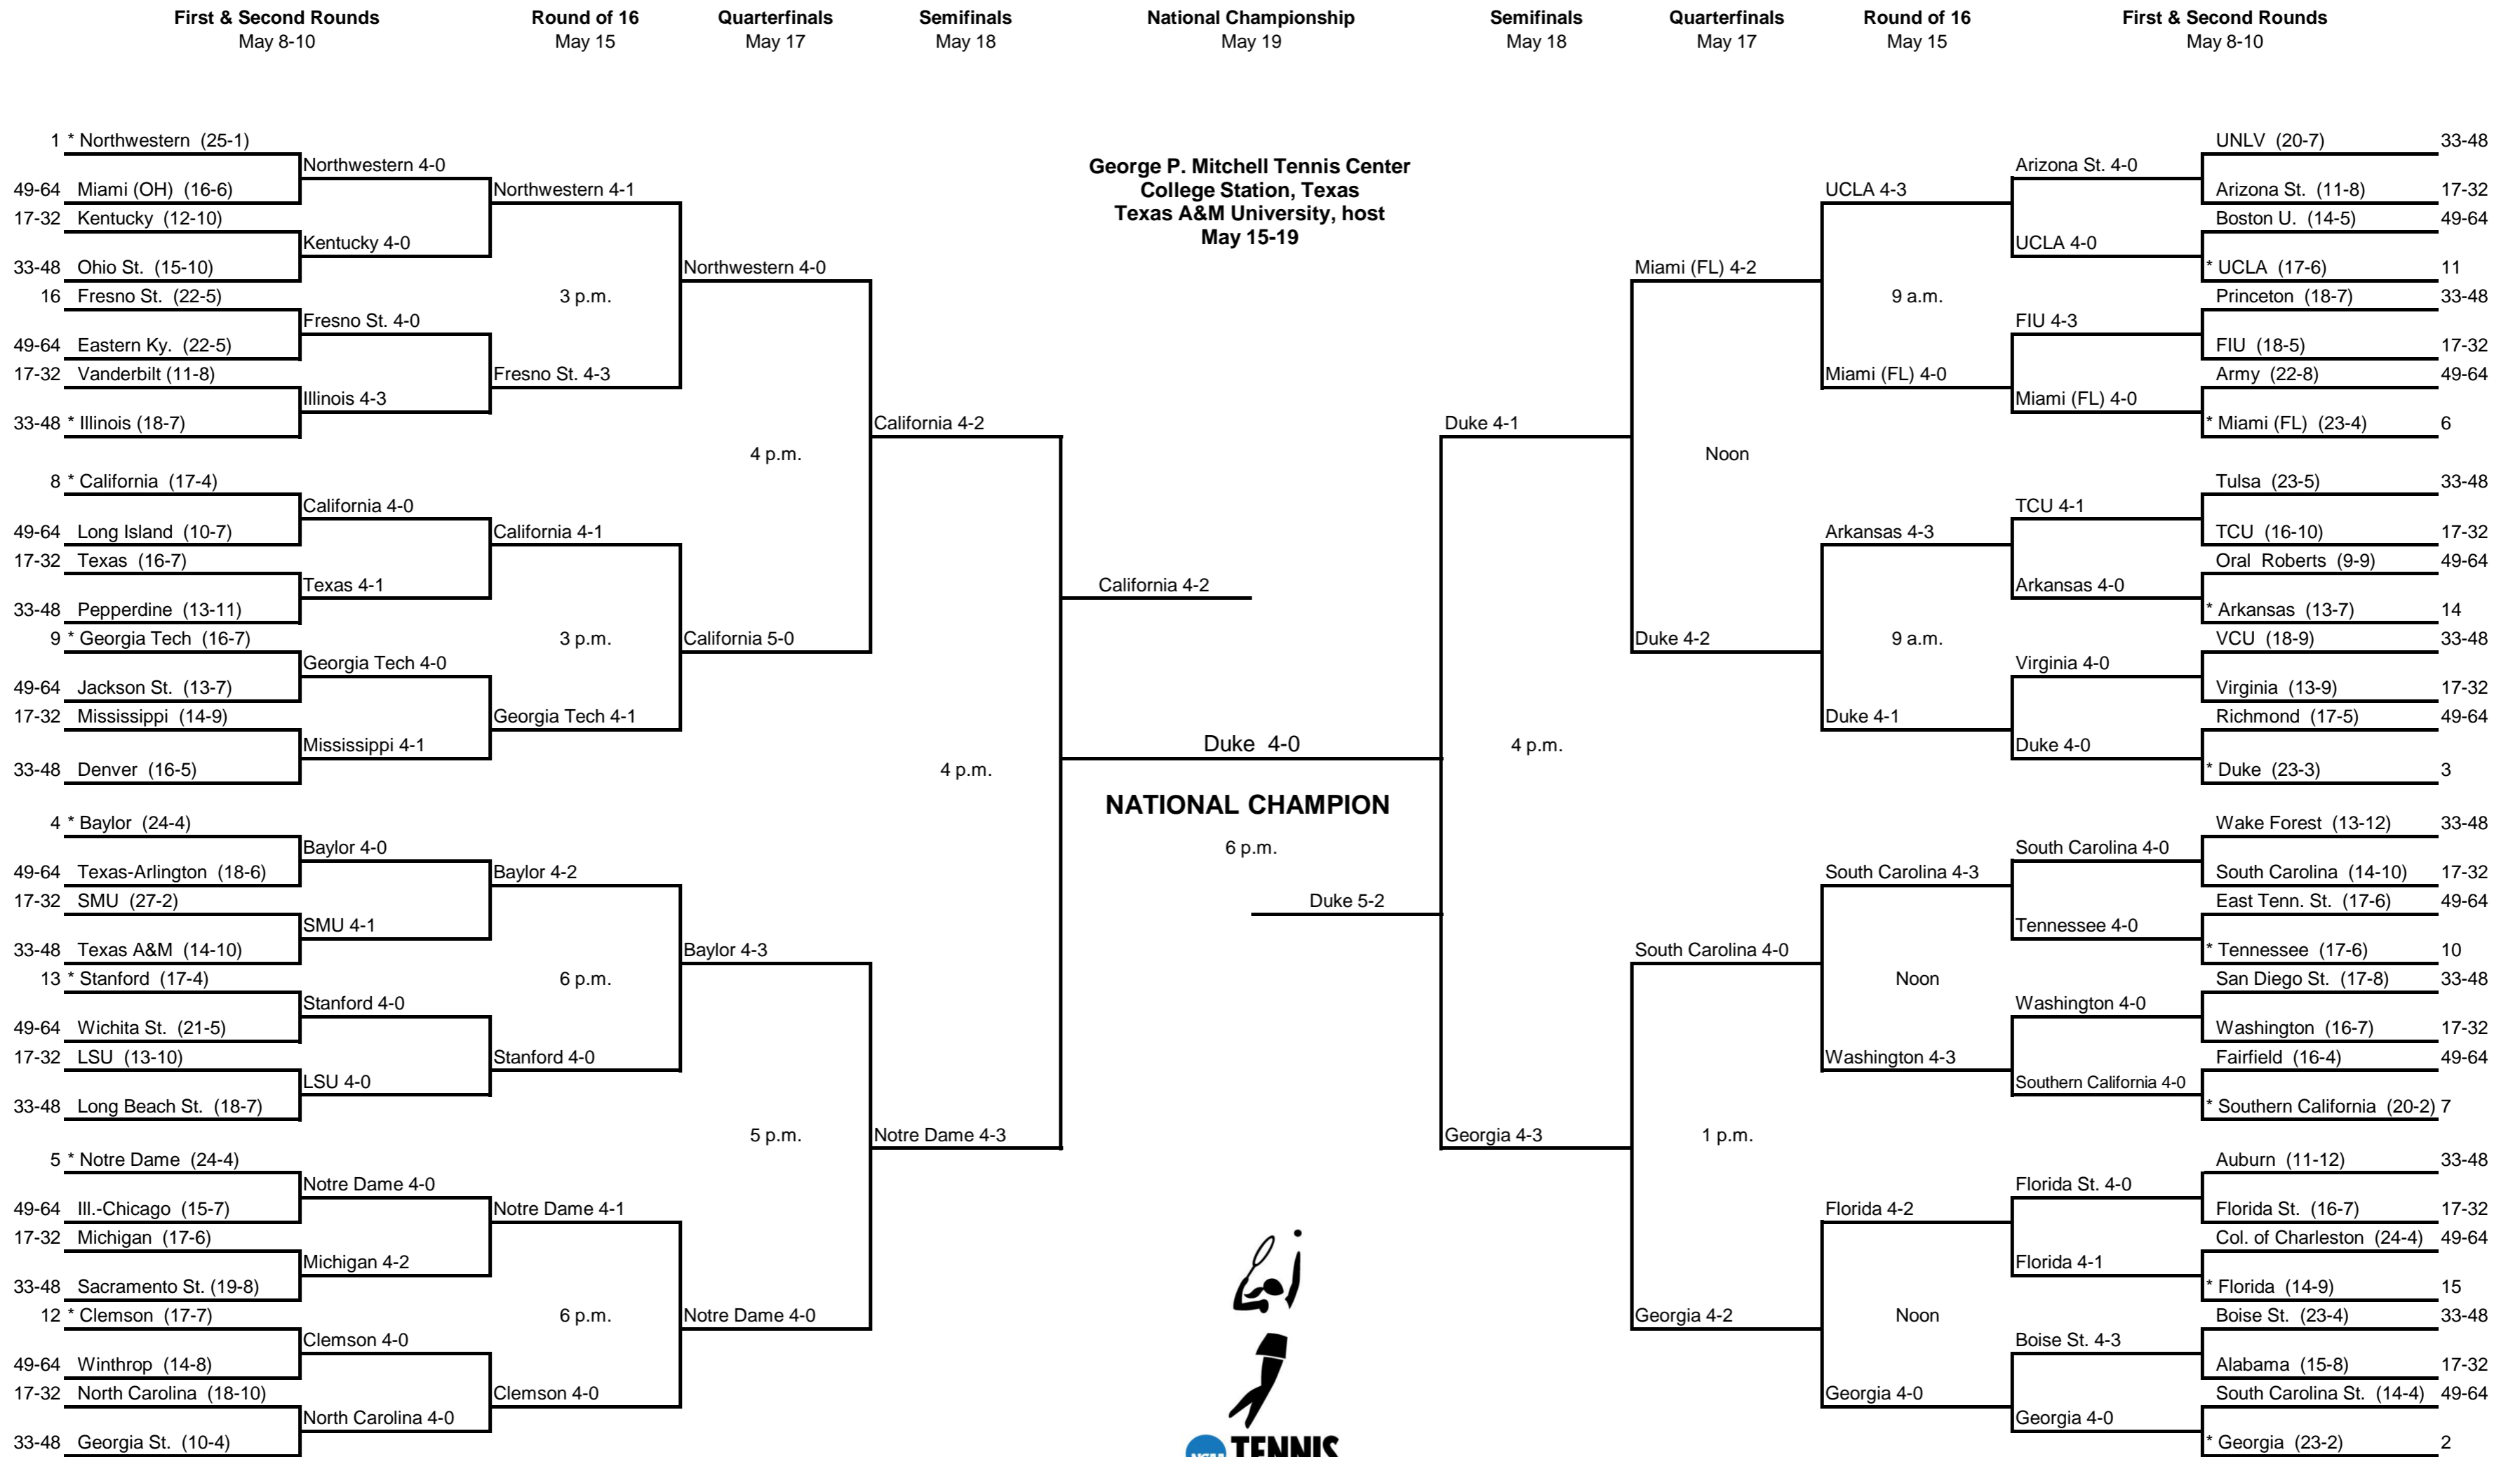

2009 NCAA Division I Women's TENNIS CHAMPIONSHIPS

Event: Team Championship

Women's Team Finals:
LIVE on ESPNU: Tues., May 19 at 6 PM CT
Tape Delay on ESPN2: Thurs., May 21 at 1:30 PM CT (90-min. program)