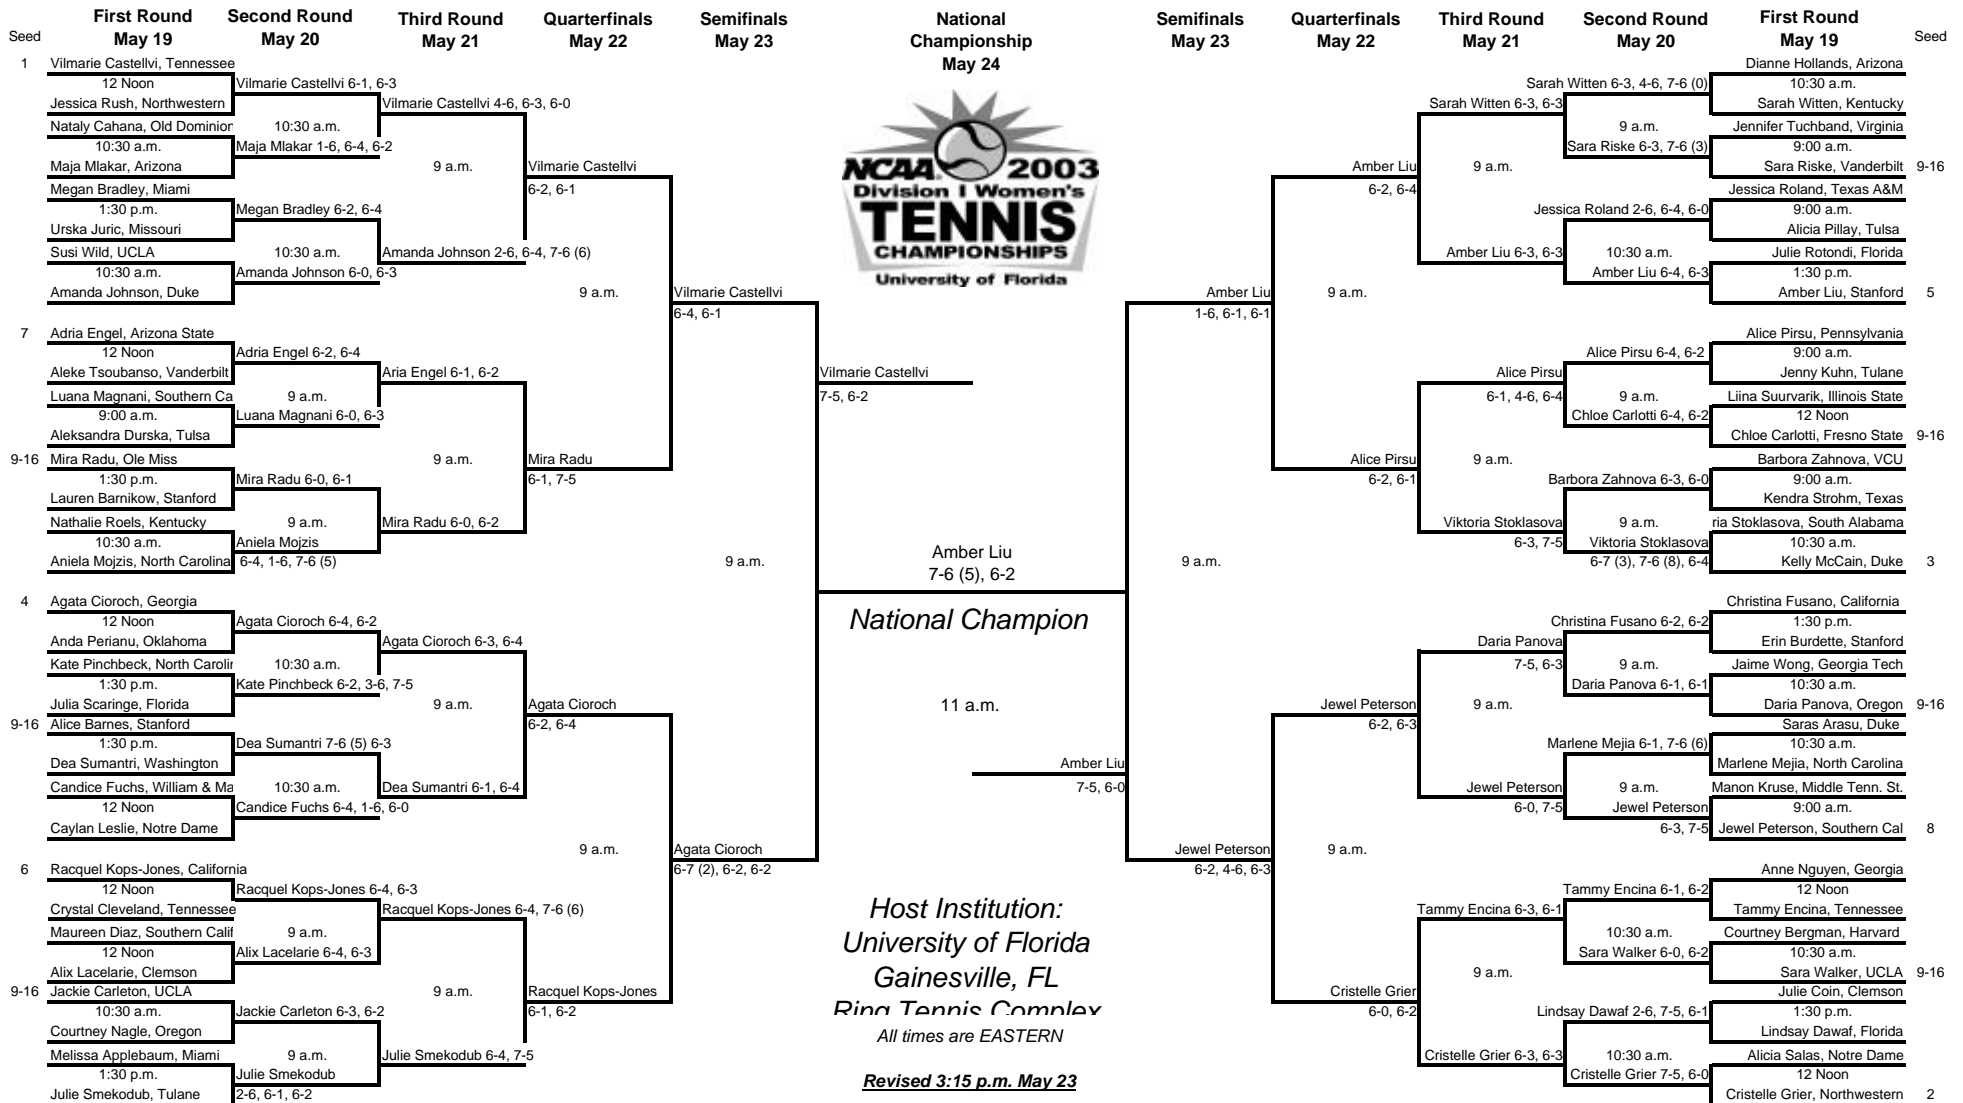

2003 NCAA Division I Women's Tennis SINGLES CHAMPIONSHIP

Seeds: 1-4

1. Castellvi, Tennessee
2. Grier, Northwestern
3. McCain, Duke
4. Cioroch, Georgia

Seeds: 5-8

5. Liu, Stanford
6. Kops-Jones, California
7. Engel, ASU
8. Peterson, USC

Seeds: 9-16 (alpha)

- Carleton, UCLA
- Walker, UCLA
- Gordon, Florida (Withdraw)
- Carloti, Fresno State

Seeds: 9-16 (alpha)

- Radu, Ole Miss
- Panova, Oregon
- Barnes, Stanford
- Riske, Vanderbilt