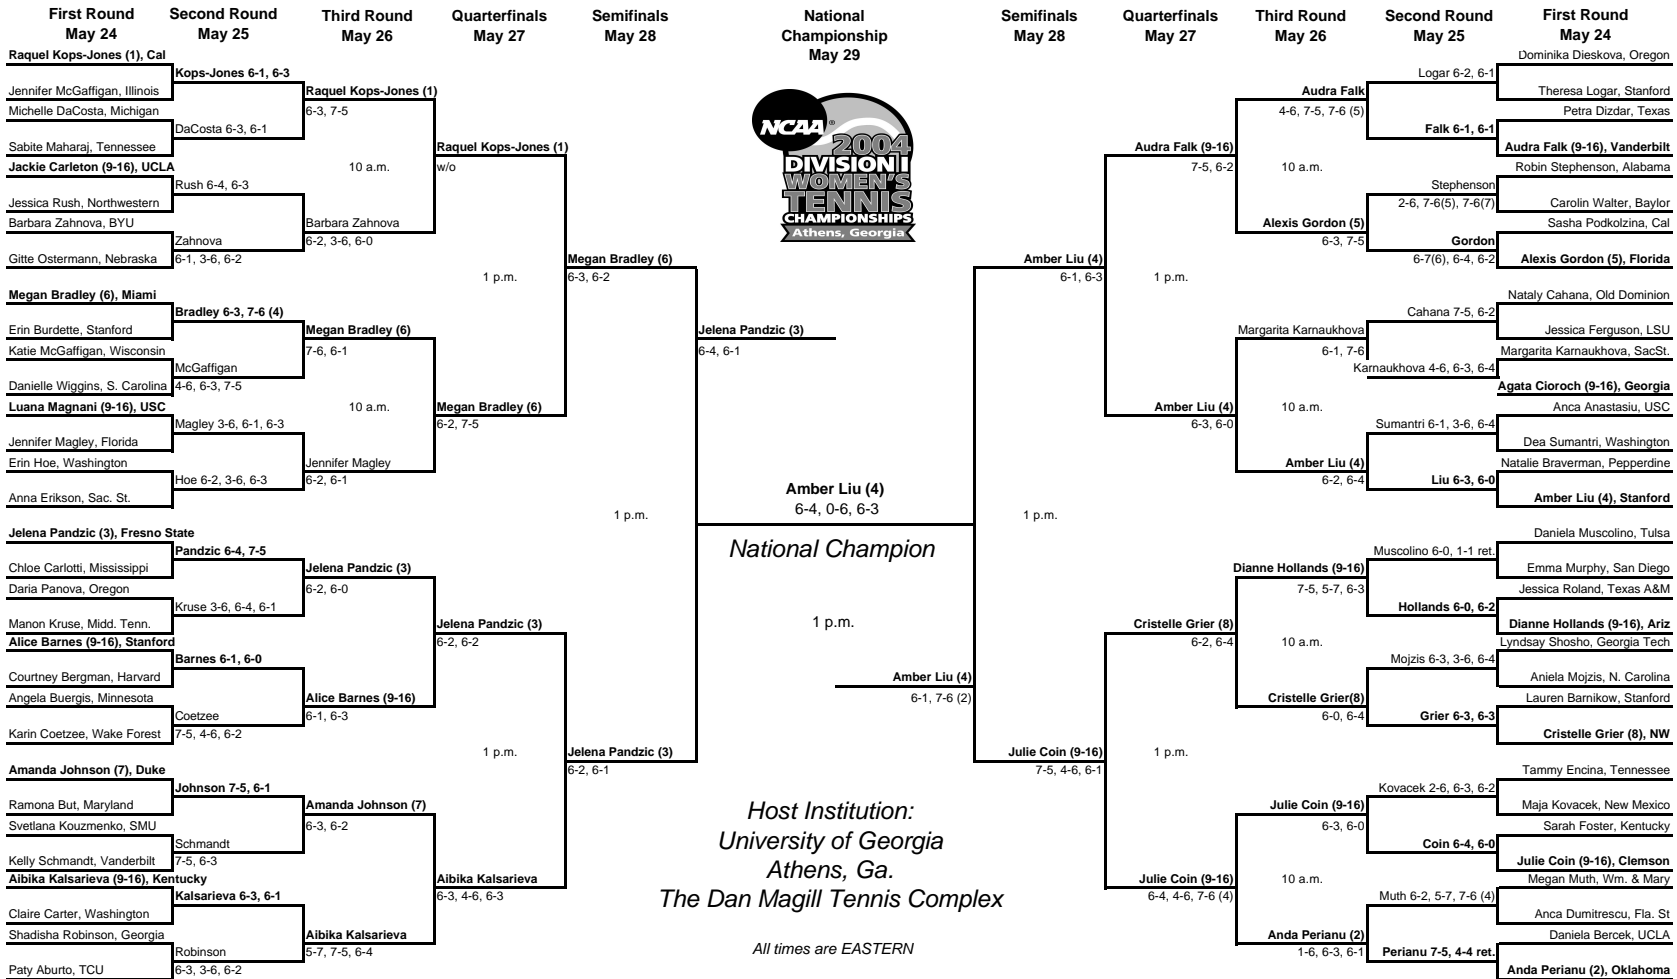

2004 NCAA Division I Women's Tennis SINGLES CHAMPIONSHIP

Seeds: 1-4

Seeds: 5-8

Seeds: 9-16 (alpha)

Seeds: 9-16 (alpha)

Host Institution:
University of Georgia
Athens, Ga.
The Dan Magill Tennis Complex
All times are EASTERN