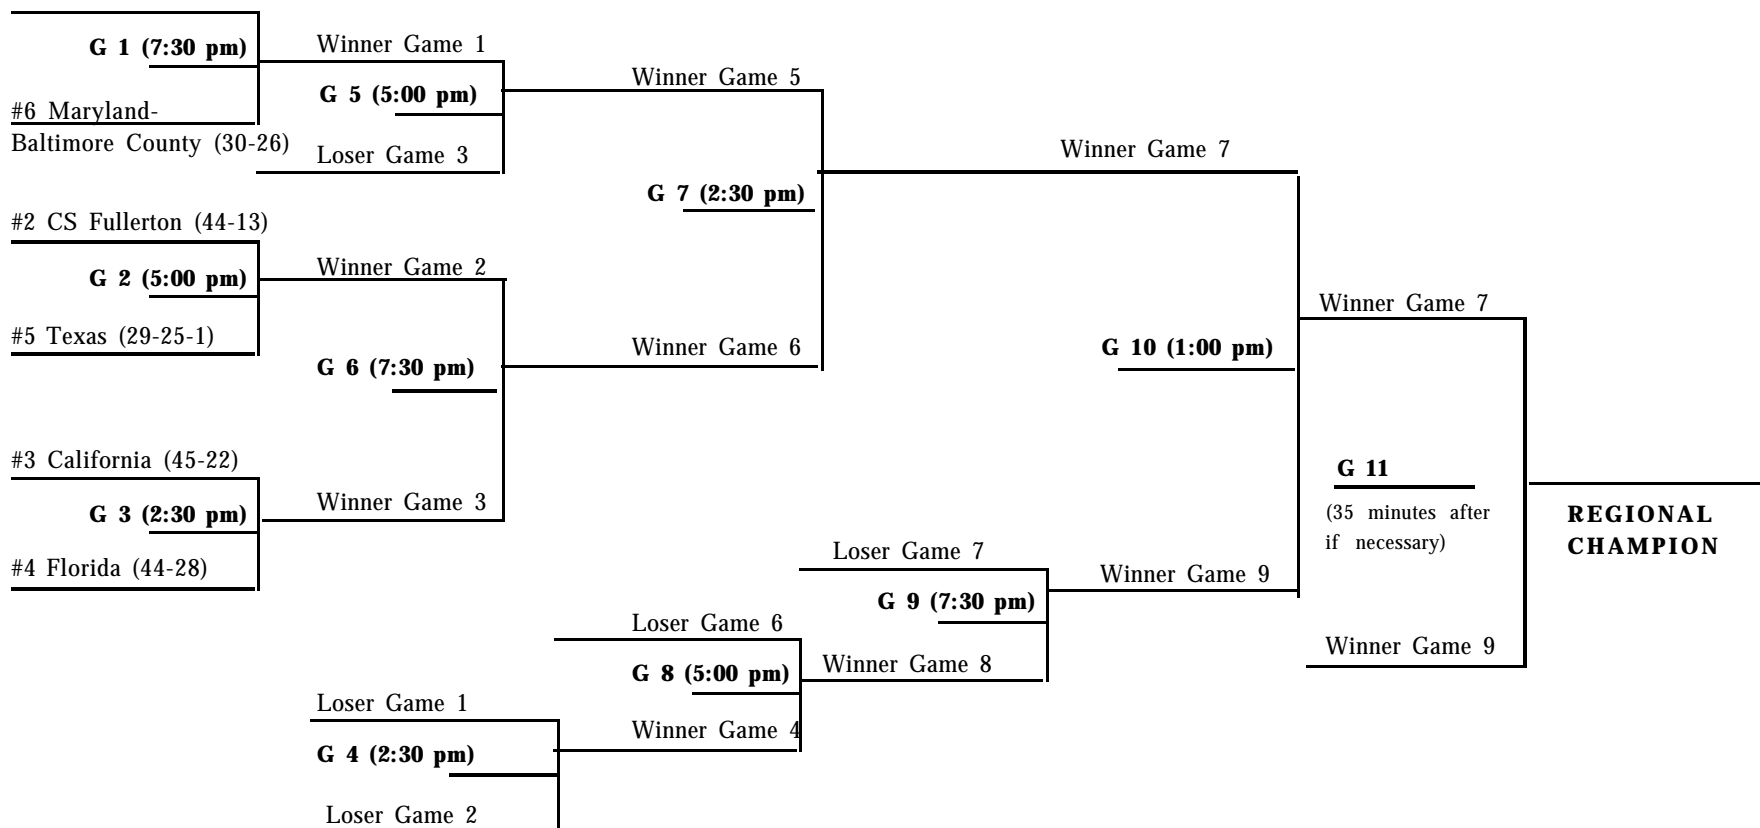

2000 NCAA SOFTBALL REGIONAL

Fresno, Calif. • Bulldog Diamond • May 18-21 (if four teams remain after game 6)

DAY ONE
Games 1, 2 and 3

DAY TWO
Games 4, 5 and 6

DAY THREE
Games 7, 8 and 9

DAY FOUR
Games 10 and 11 (if necessary)

#1 Fresno State (51-12)

Game times are 2:30 pm, 5:00 pm, and 7:30 pm for Day 1, 2 and 3 (PDT), Thursday-Saturday, May 18-20
Championship game time is slated for 1:00 pm (35 minutes later if necessary) on Sunday, May 21