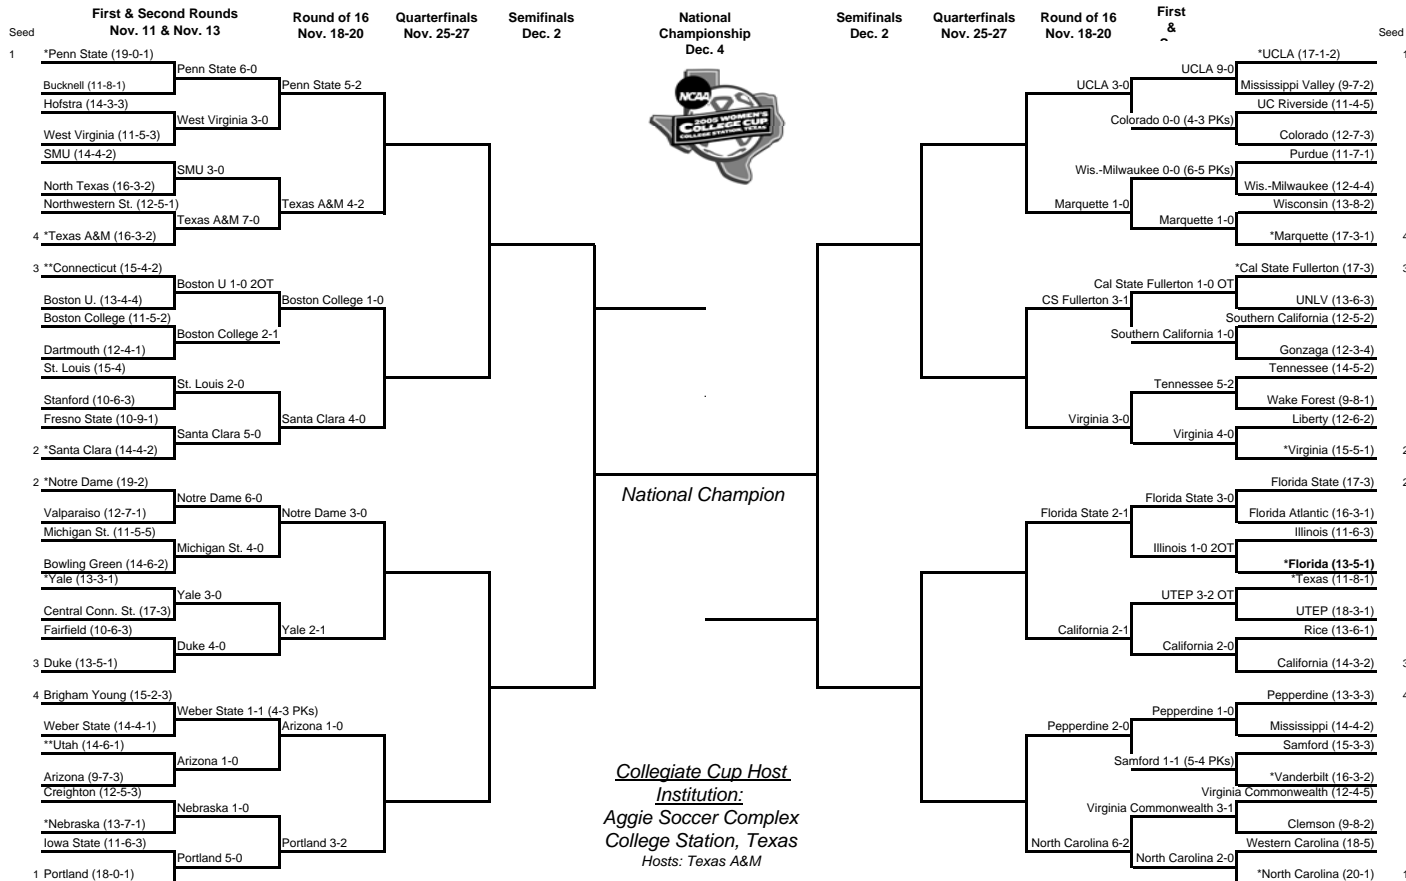

2005 NCAA Division I Women's SOCCER CHAMPIONSHIP

all times listed are local to site