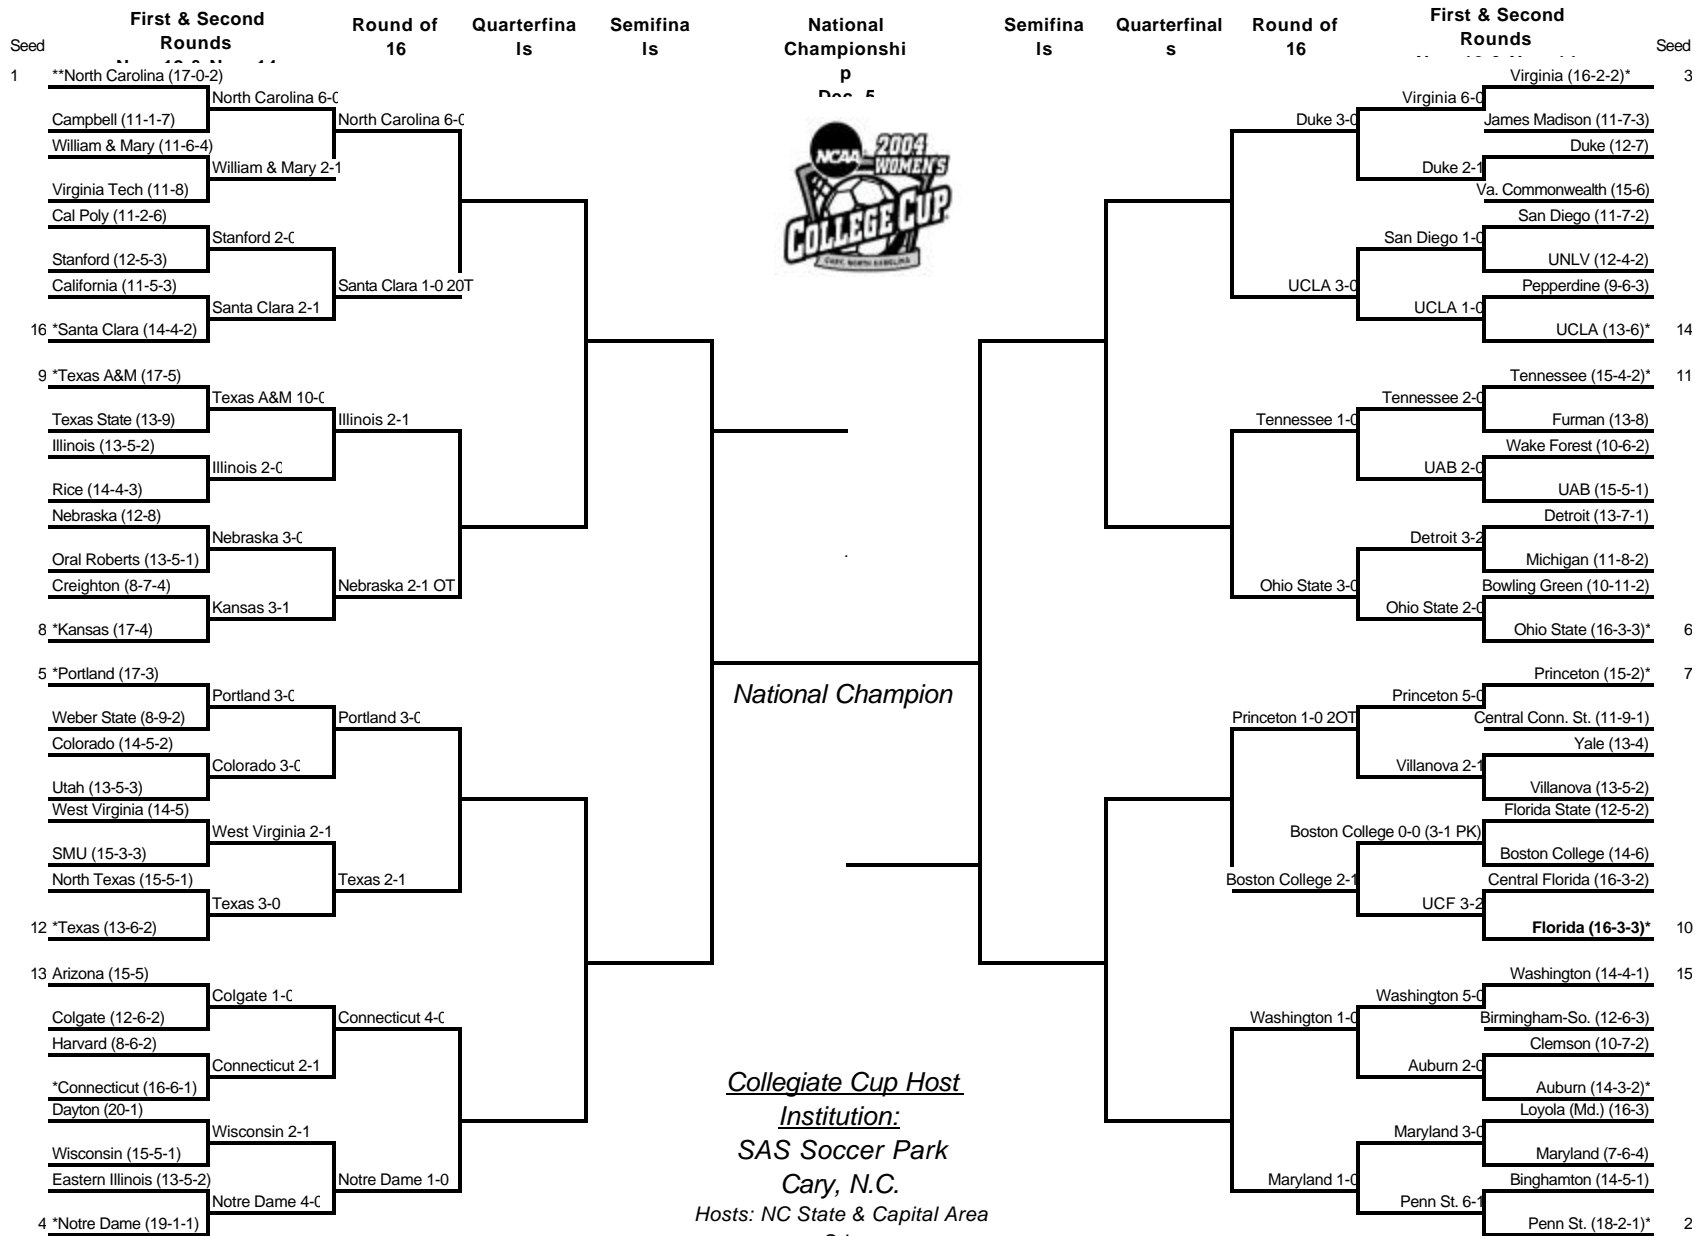

2004 NCAA Division I Women's SOCCER

Seeds: 1-4

- 1. North Carolina (17-0)
- 2. Penn St. (18-2-1)
- 3. Virginia (16-2-2)
- 4. Notre Dame (19-1-1)

Seeds: 5-8

- 5. Portland (17-3)
- 6. Ohio State (16-3-3)
- 7. Princeton (15-2)
- 8. Kansas (17-4)

Seeds: 9-12

- 9. Texas A&M (17-5)
- 10. Florida (16-3-3)
- 11. Tennessee (15-4-2)
- 12. Texas (13-6-2)

Seeds: 13-16

- 13. Arizona (15-5)
- 14. UCLA (13-6)
- 15. Washington (14-4-1)
- 16. Santa Clara (14-4-2)