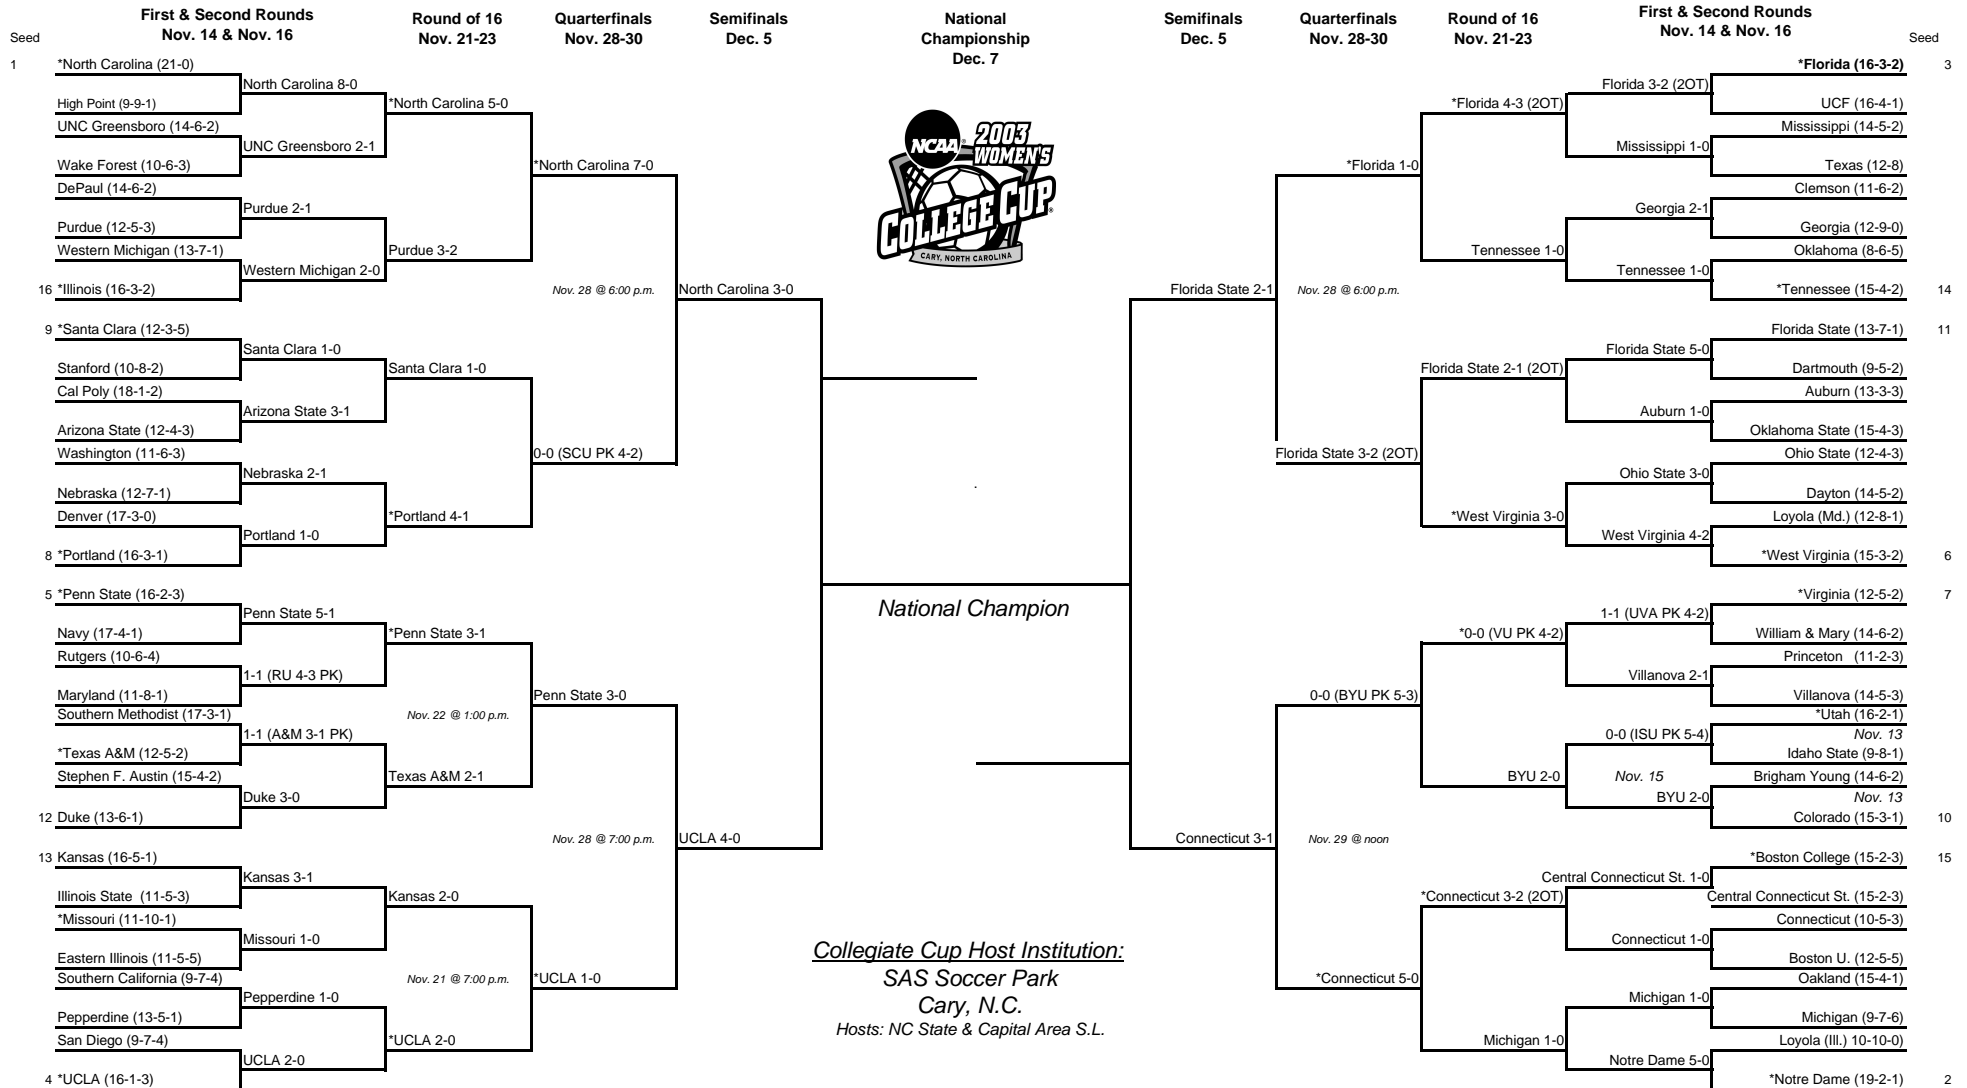

2003 NCAA Division I Women's SOCCER CHAMPIONSHIP

Seeds: 1-4

Seeds: 5-8

Seeds: 9-12

Seeds: 13-16

all times listed are local to site

* Asterisk indicates host institution.