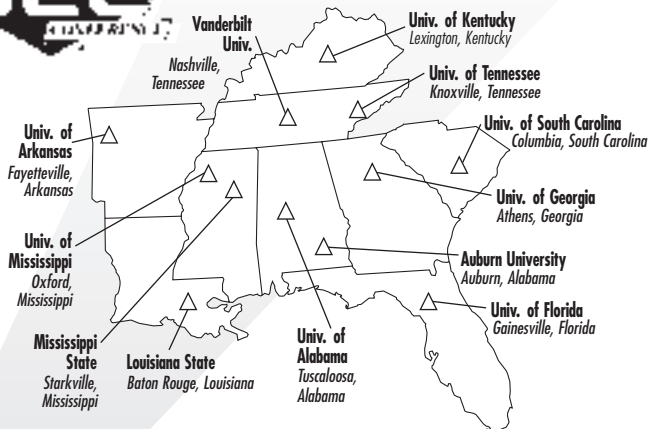

Chuck Dunlap, Assistant (Baseball, Cross Country, Gymnastics)

Eric Sanlencio, Intern (Softball, Swimming & Diving, Track & Field, Volleyball)

History of the SEC

1932

The 13 members of the Southern Conference west and south of the Appalachian Mountains reorganize to form the Southeastern Conference. In 1940, Martin S. Conner, former Mississippi Governor, is named first SEC commissioner.