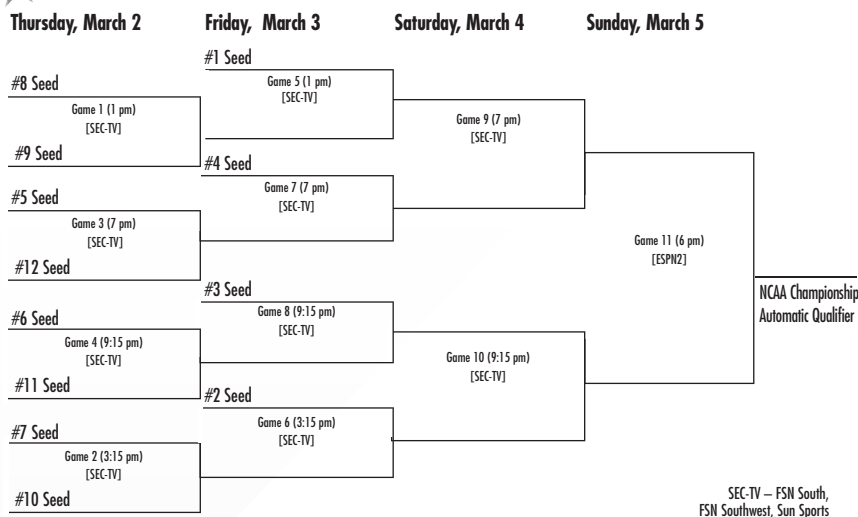

GATORS ON THE SEC ALL-TOURNAMENT TEAM

Murriel Page, 1997, 1998

DeLisha Milton, 1994, 1997

ALLTEL Arena in North Little Rock, Ark., plays host to the 2006 SEC Tournament.

2006 SEC Tournament

ALLTEL Arena

One ALLTEL Arena Way
North Little Rock, AR 72114
Web Site: alltelarena.com

2007 March 1-4 (site TBA)
2008 March 6-9 (site TBA)
2009 March 5-8 (site TBA)

2006 SEC Women's Basketball Tournament

March 2-5 • ALLTEL Arena (18,000) • North Little Rock, AR

FLORIDA'S ALL-TIME SEC TOURNAMENT RESULTS (OVERALL RECORD: 12-25)