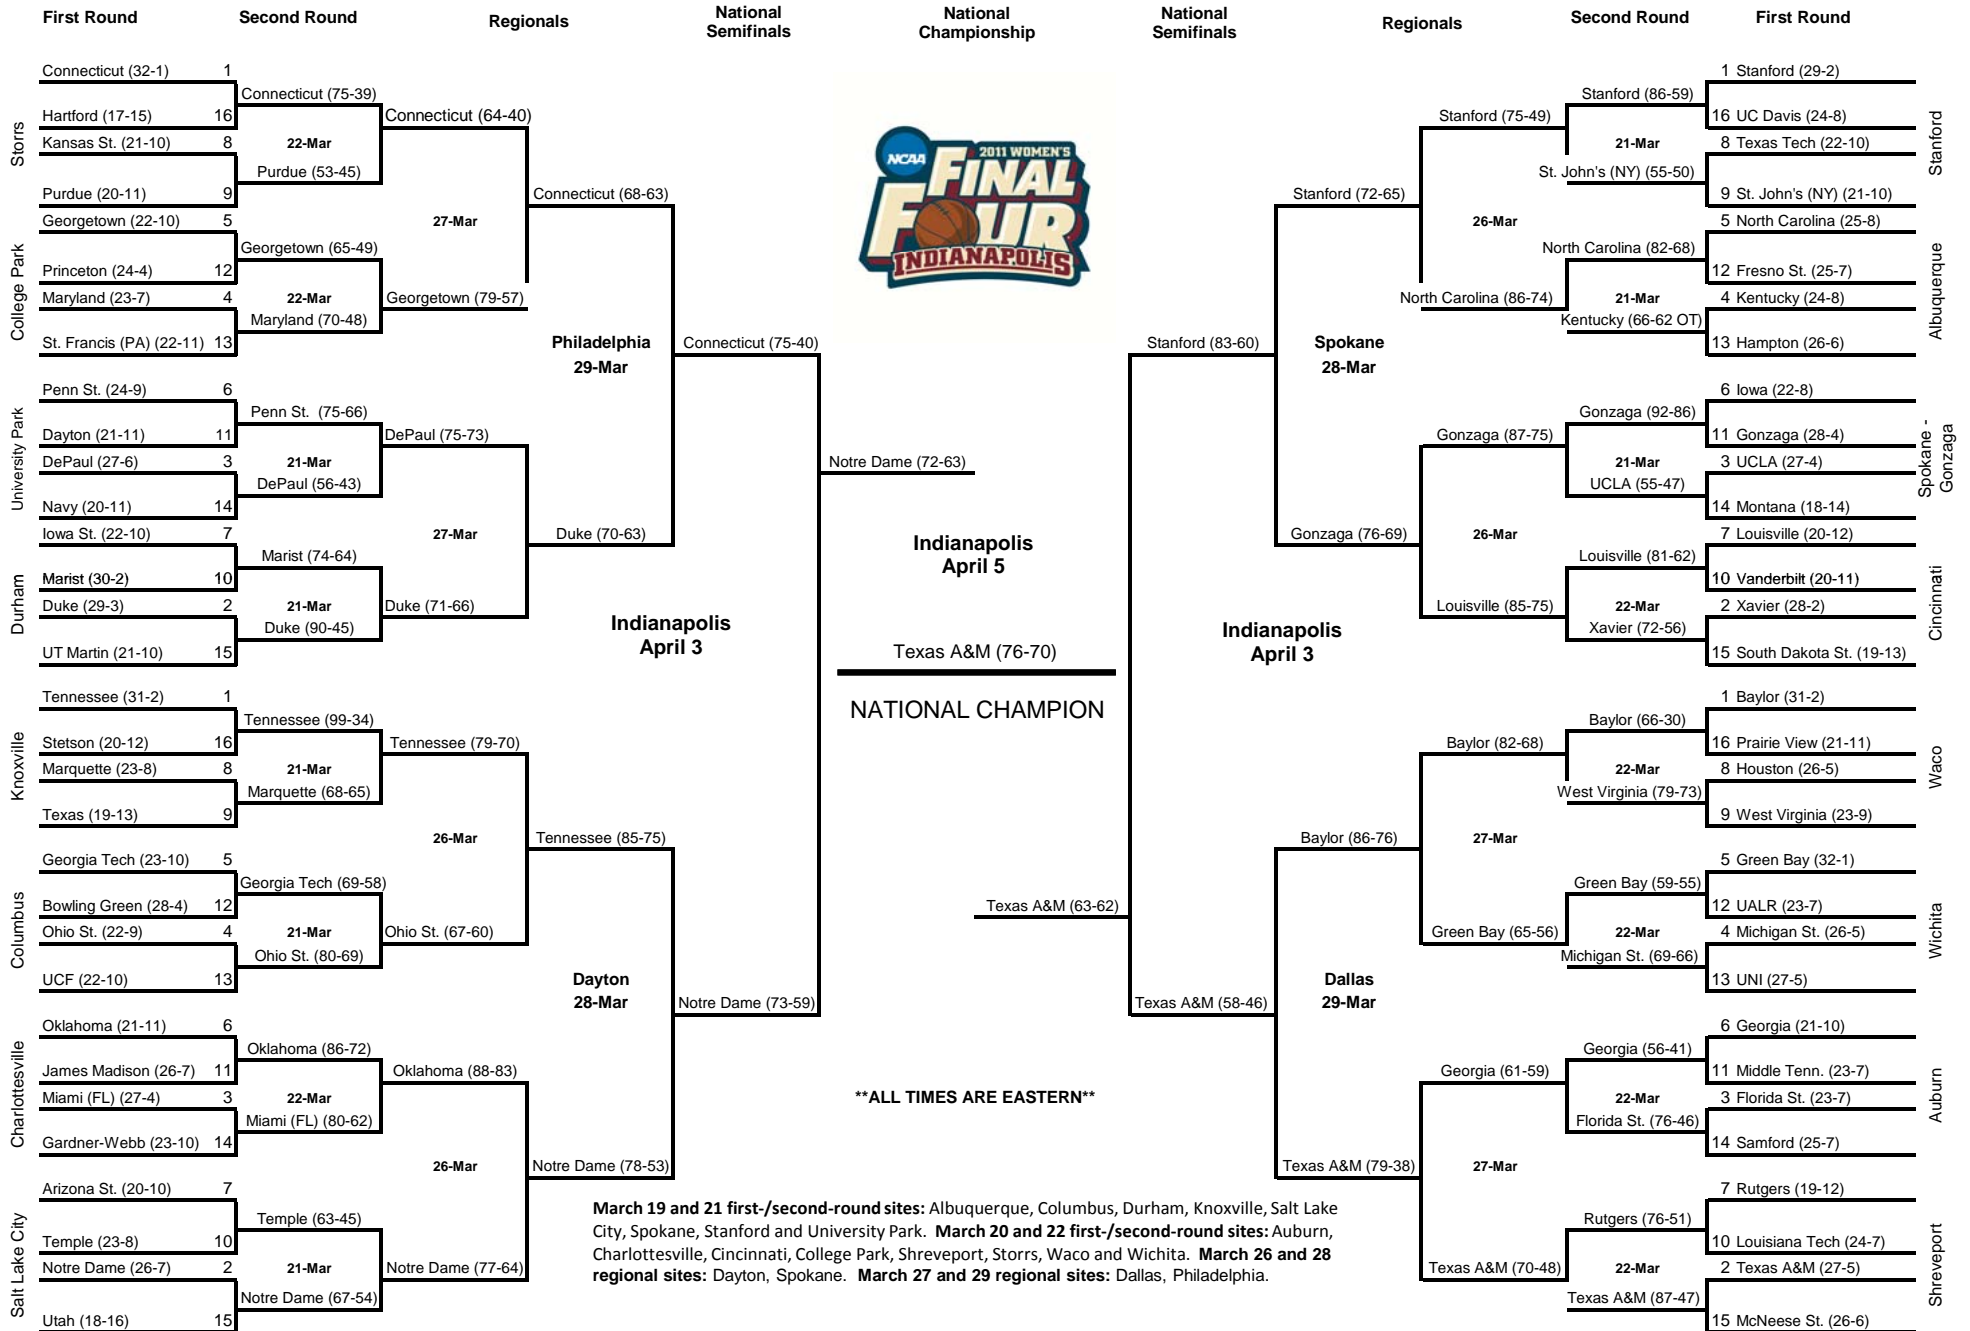

2011 NCAA® Division I Women's BASKETBALL CHAMPIONSHIP